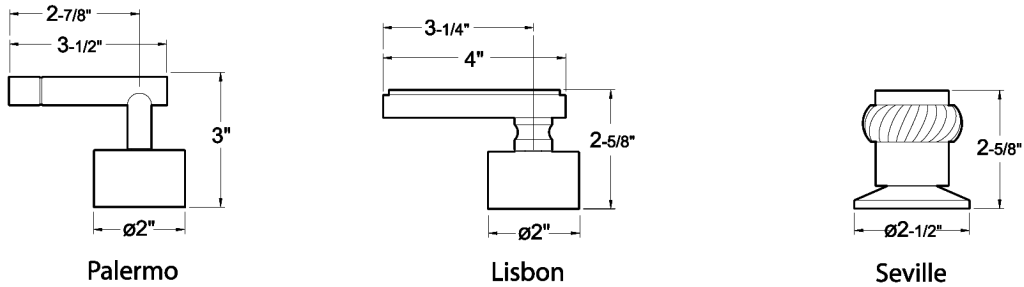

Widespread lavatory Set

Handles

Roman Tub and Wall Spouts

BKS 07-27-04
REV B