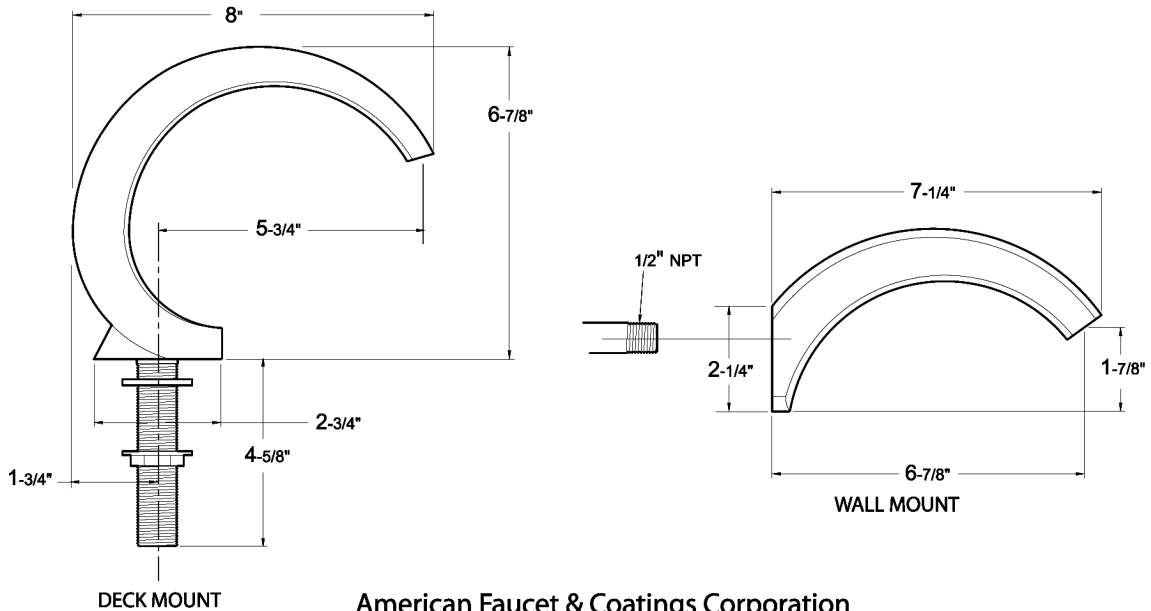

Widespread lavatory Set

Handles

Roman Tub and Wall Spouts

BKS 07-27-04
REV B