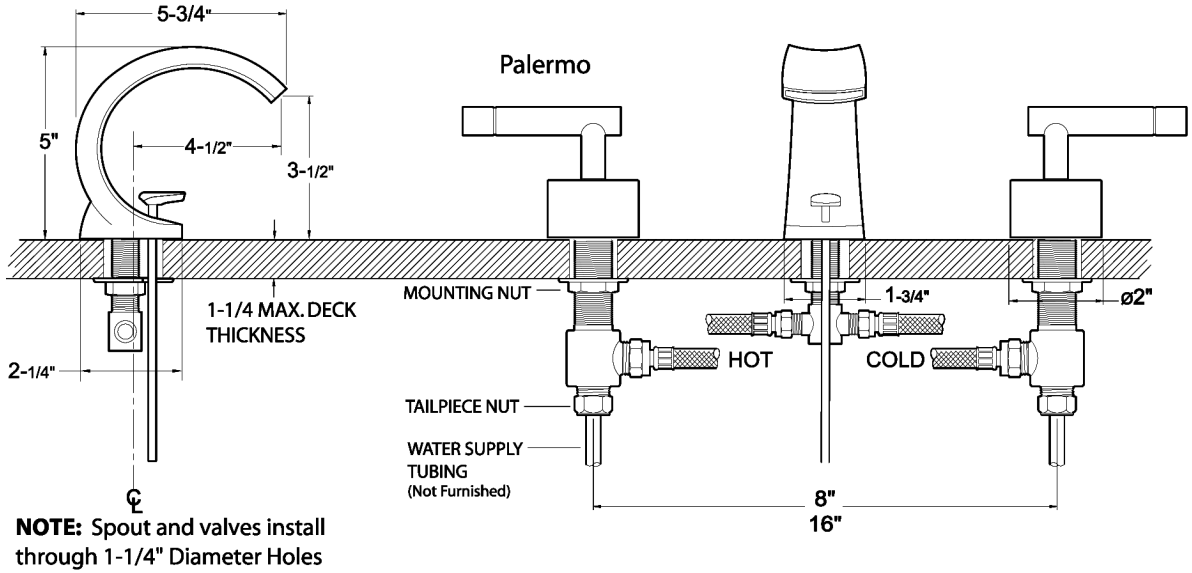

Widespread lavatory Set

Handles

Roman Tub and Wall Spouts

BKS 07-27-04
REV B