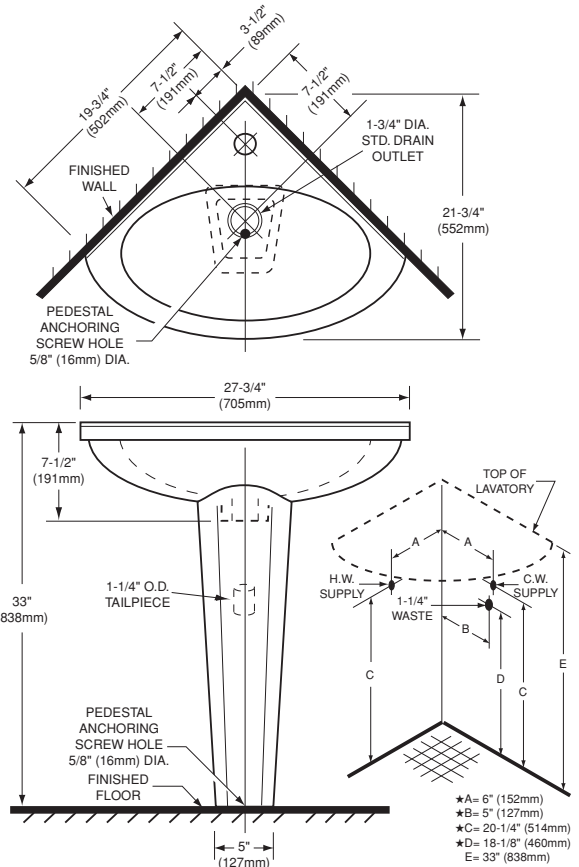

CARENE CORNER PEDESTAL LAVATORY, KIT# 24321

- Contemporary styling
- Fire clay china construction
- Available in white only
- With rear overflow
- Faucet ledge
- Made in France

Kit Components:

- 20321** Lavatory slab with 1-3/8" dia. faucet center hole only
- 21200** Pedestal base only

Nominal Overall Dimensions:

27-3/4" x 21-3/4" x 33" (705 x 552 x 838mm)
Open pedestal back

Bowl Inside Dimensions:

20" (508mm) wide
12-1/2" (318mm) front to back
6" (152mm) depth

Fixture Dimensions conform to ANSI Standard
A112.19.9M

Shown with Iperbole faucet (5131.101.002)

To Be Specified

- Faucet:
- Faucet Finish:
- Supplies:
- 1-1/4" Trap:
- Nipple:

NOTES:

- ★ DIMENSIONS SHOWN FOR LOCATION OF SUPPLIES AND "P" TRAP ARE SUGGESTED. PROVIDE SUITABLE REINFORCEMENT FOR ALL WALL SUPPORTS. FITTINGS NOT INCLUDED AND MUST BE ORDERED SEPARATELY. INSTALLATION INSTRUCTIONS SUPPLIED WITH LAVATORY.

IMPORTANT: Dimensions of fixtures are nominal and may vary within the range "P" tolerances established by ANSI Standard A112.19.9M. These measurements are subject to change or cancellation. No responsibility is assumed for use of superseded or voided pages.