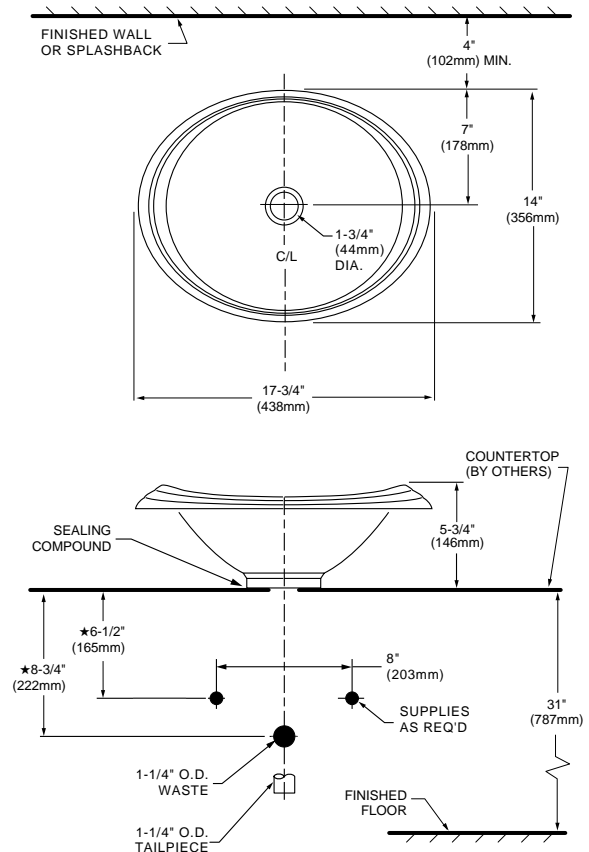

Nominal Overall Dimensions:

17-1/4" x 14" (438 x 356mm)
5-3/4" (146mm) height above counter

Bowl Inside Dimensions:

13-1/2" x 12-1/2" (343 x 318mm)
4-1/4" (108mm) depth

Fixture Dimensions conform to ANSI Standard
A112.19.2M

To Be Specified

- Color:
- Faucet:
- Faucet Finish:
- Supplies:
- 1-1/4" Trap:
- Nipple:

SPECIAL NOTE ON FINISH: As original works of art, every bronze basin is unique in regard to contour, texture, and luster. With the passage of time, and the running of water, yours will acquire a rich patina that can be neither rushed nor duplicated. Bronze basins have a living finish that will change in appearance due to use, time, and lighting conditions. See installation instructions for cleaning.

Shown with Stemma faucet (5339.451.002)

NOTES:

- ★ DIMENSIONS SHOWN FOR LOCATION OF SUPPLIES AND "P" TRAP ARE SUGGESTED.
- ▲ FOR COUNTERTOP CUTOUT, REFER TO INSTALLATION INSTRUCTIONS SUPPLIED WITH LAVATORY. FITTINGS NOT INCLUDED AND MUST BE ORDERED SEPARATELY.

IMPORTANT: Dimensions of fixtures are nominal and may vary within the range of tolerances established by ANSI Standard A112.19.2M. These measurements are subject to change or cancellation. No responsibility is assumed for use of superseded or voided pages.