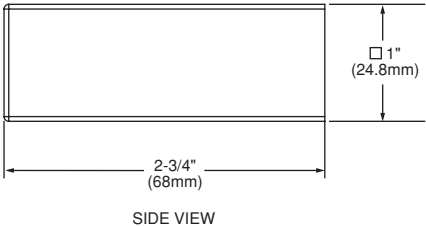

DIAMETRIQUE 18" TOWEL BAR, MODEL 5128.180

- Contemporary styling
- Polished chrome finish

DIAMETRIQUE 24" TOWEL BAR, MODEL 5128.240

- Contemporary styling
- Polished chrome finish