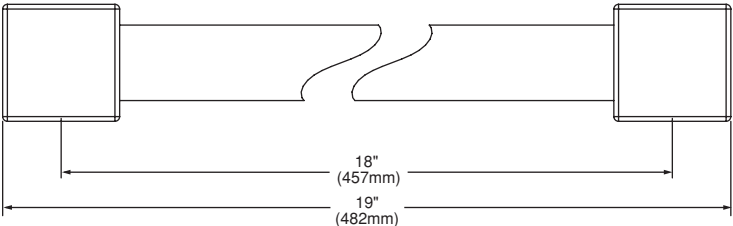

DIAMETRIQUE 18" TOWEL BAR, MODEL 5128.180

- Contemporary styling
- Polished chrome finish

DIAMETRIQUE 24" TOWEL BAR, MODEL 5128.240

- Contemporary styling
- Polished chrome finish