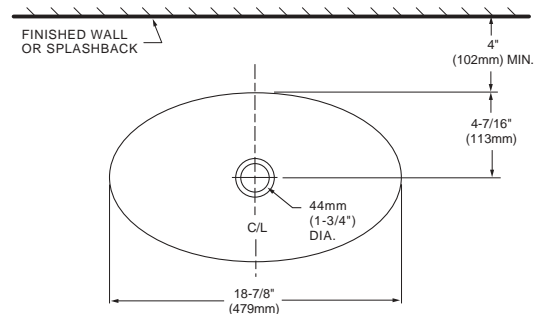

### Nominal Overall Dimensions:

18-7/8" x 10-7/8" (479 x 276mm)  
4-1/2" (114mm) height above counter

### Bowl Inside Dimensions:

18-1/2" x 10-1/2" (470 x 276mm)  
4" (101mm) depth

Fixture Dimensions conform to ANSI Standard  
A112.19.2M

### NOTES:

- ★ DIMENSIONS SHOWN FOR LOCATION OF SUPPLIES AND "P" TRAP ARE SUGGESTED.
- ▲ FOR COUNTERTOP CUTOUT, REFER TO INSTALLATION INSTRUCTIONS SUPPLIED WITH LAVATORY. FITTINGS NOT INCLUDED AND MUST BE ORDERED SEPARATELY.

IMPORTANT: Dimensions of fixtures are nominal and may vary within the range of tolerances established by ANSI Standard A112.19.2M. These measurements are subject to change or cancellation. No responsibility is assumed for use of superseded or voided pages.