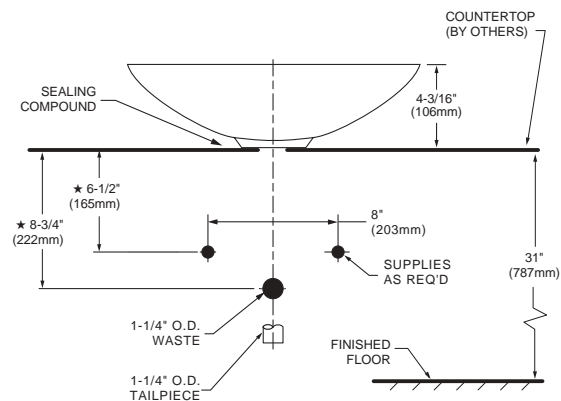

### Nominal Overall Dimensions:

18-7/8" x 10-7/8" (479 x 276mm)  
4-1/2" (114mm) height above counter

### Bowl Inside Dimensions:

18-1/2" x 10-1/2" (470 x 276mm)  
4" (101mm) depth

Fixture Dimensions conform to ANSI Standard  
A112.19.2M

### NOTES:

- ★ DIMENSIONS SHOWN FOR LOCATION OF SUPPLIES AND "P" TRAP ARE SUGGESTED.
- ▲ FOR COUNTERTOP CUTOUT, REFER TO INSTALLATION INSTRUCTIONS SUPPLIED WITH LAVATORY. FITTINGS NOT INCLUDED AND MUST BE ORDERED SEPARATELY.

IMPORTANT: Dimensions of fixtures are nominal and may vary within the range of tolerances established by ANSI Standard A112.19.2M. These measurements are subject to change or cancellation. No responsibility is assumed for use of superseded or voided pages.