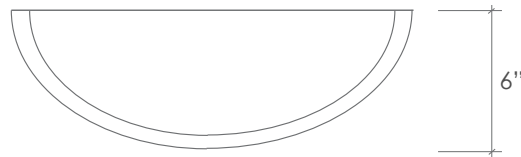

CANTRIO KONCEPTS SPECIFICATION SHEET

GS-102F

PRODUCT DESCRIPTION:

- Tempered Glass
- 5/8" Thick
- For Above Counter Use

TOP VIEW

FRONT VIEW