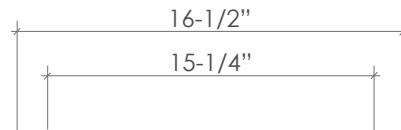

CANTRIO KONCEPTS SPECIFICATION SHEET

GS-102F

PRODUCT DESCRIPTION:

- Tempered Glass
- 5/8" Thick
- For Above Counter Use

TOP VIEW

FRONT VIEW