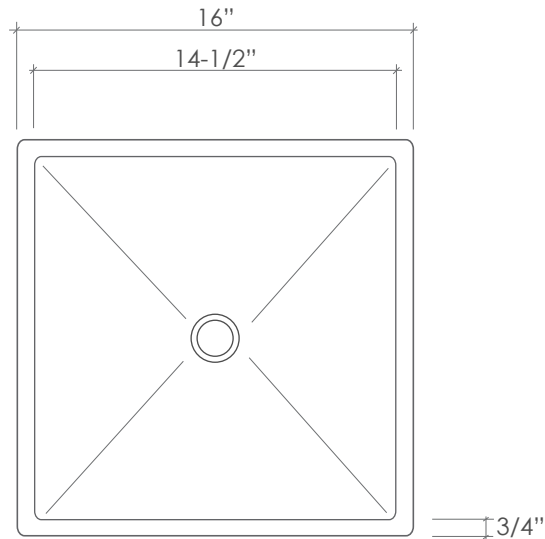

PRODUCT DESCRIPTION:

- Crystal Glass
- 3/4" Thick
- For Above Counter Use

TOP VIEW

FRONT VIEW