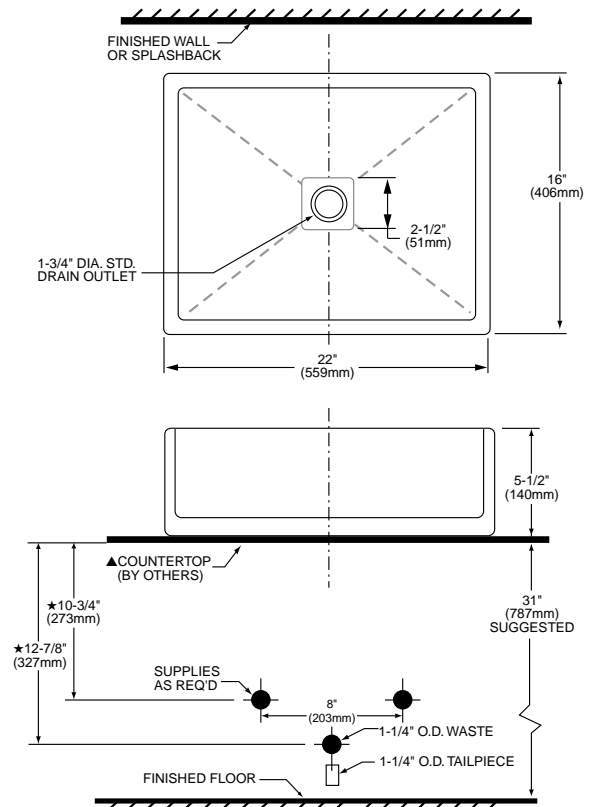

### Nominal Overall Dimensions:

22" x 16" (559 x 406mm)  
 5-1/2" (140mm) above counter height  
 4-1/2" (114mm) inside bowl depth

### Bowl Inside Dimensions:

20-1/2" x 14-1/2" (521 x 368mm)  
 4-1/4" (108mm) depth

Fixture Dimensions conform to ANSI Standard A112.19.2M

Shown with Alfiere® faucet (5415.501.002)

### NOTES:

- ★ DIMENSIONS SHOWN FOR LOCATION OF SUPPLIES AND "P" TRAP ARE SUGGESTED.
- ▲ FOR COUNTERTOP CUTOUT, REFER TO INSTALLATION INSTRUCTIONS SUPPLIED WITH LAVATORY. FITTINGS NOT INCLUDED AND MUST BE ORDERED SEPARATELY.

IMPORTANT: Dimensions of fixtures are nominal and may vary within the range of tolerances established by ANSI Standard A112.19.2M. These measurements are subject to change or cancellation. No responsibility is assumed for use of superseded or voided pages.