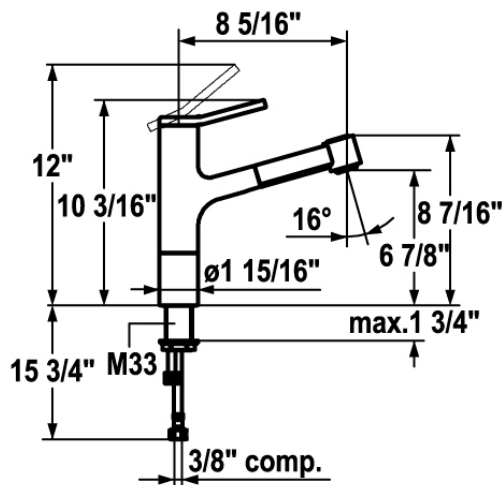

# KWC AVA

**Model number:**  
10.191.033.[---]

**One-hole top-lever kitchen mixer**

**Available in:**  
[000] All chrome  
[127] Splendure™ Stainless Steel

**Features:**  
.pull-out spray with JETCLEAN  
—up to 23" pull-out length  
—automatic diverter reset  
.hose guide, swiveling 130°  
.KWC 3.5 cartridge with ceramic discs  
.flow rate and temperature continuously variable  
.flexible connection hoses 3/8"  
.fastening by means of threaded sleeve M33 x 1.5"  
.mounting hole size  $\varnothing = 1 \frac{3}{8}$ "  
Flow rate: 2.2 gpm @ 60 psi