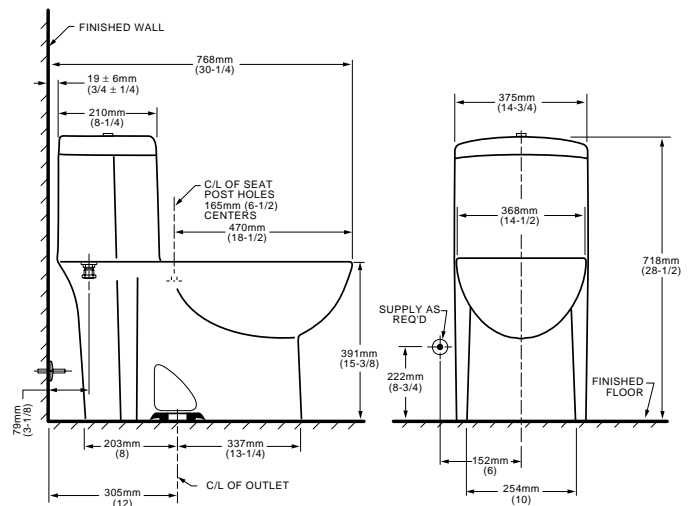

L'EXPRESSION ELONGATED 1-PIECE TOILET, MODEL 97420

- Designed matched to L' Expression suite of products
- Elongated siphon action bowl with concealed 2" fully glazed trapway
- Front bowl jet for superior performance
- Top activated chrome only push button
- Available in white color only
- Vitreous china construction
- Includes color matched bolt hole covers
- Designer matched seat included

- 97420** Toilet complete with chrome push button and designer matched seat

Nominal Overall Dimensions:

30-1/4" x 14-3/4" x 28-1/2"
(768mm 375mm x 724mm)

Hydraulic performance, water surface area, trap seal depth, ballpass diameter, and all fixture dimensions meet or exceed ANSI Standard A112.19.2M requirements.

To Be Specified:

- Supply with stop:

NOTES:

THIS TOILET IS DESIGNED TO ROUGH-IN AT A MINIMUM DIMENSION OF 12" (305MM) FROM FINISHED WALL TO C/L OF OUTLET. SUPPLIED WITH INSTALLATION TEMPLATE.

INCLUDES FLEX SUPPLY WITH INTEGRAL SHUTOFF VALVE, SEAT, AND BOLT CAPS. ★ DIMENSIONS SHOWN FOR LOCATION OF CONCEALED SUPPLY ARE SUGGESTED.

IMPORTANT: Dimensions of fixtures are nominal and may vary within the range of tolerances established by ANSI Standard A112.19.2M.

These measurements are subject to change or cancellation. No responsibility is assumed for use of superseded or voided pages.