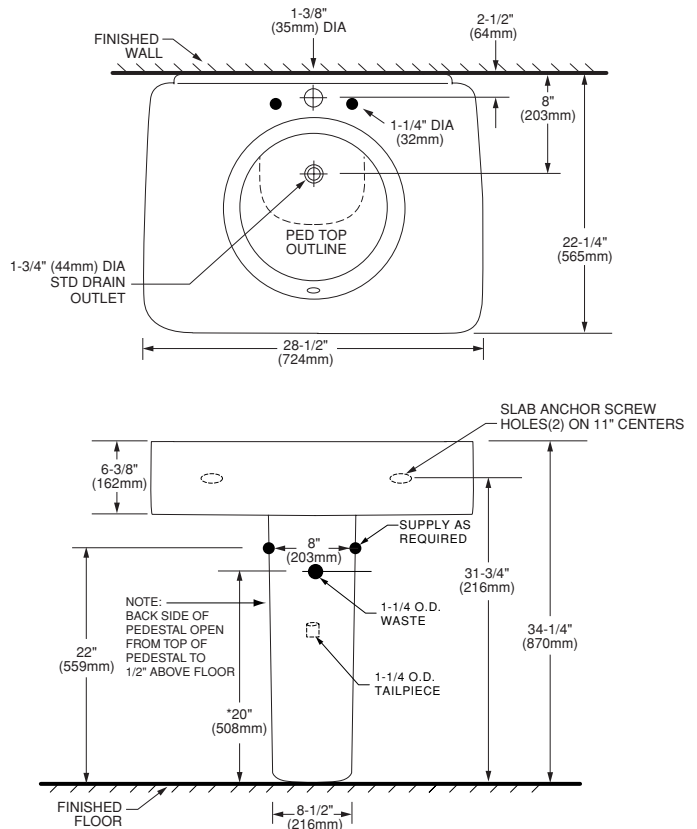

### Kit Components:

- 20421 Lavatory slab with 1-3/8" dia. center hole
- 20428 Lavatory slab with 1-3/8" dia. holes on 8" (203mm) centers
- 21420 Pedestal base only

### Nominal Overall Dimensions:

29-1/2" x 22-1/4" (749 x 565mm)  
34-1/2" (876mm) rim height  
Open pedestal back

### Bowl Inside Dimensions:

14-1/2" (368mm) diameter  
6" (152mm) depth

Fixture Dimensions conform to ANSI Standard  
A112.19.2M

IMPORTANT: Dimensions of fixtures are nominal and may vary within the range "P" tolerances established by ANSI Standard A112.19.2M. These measurements are subject to change or cancellation. No responsibility is assumed for use of superseded or voided pages.