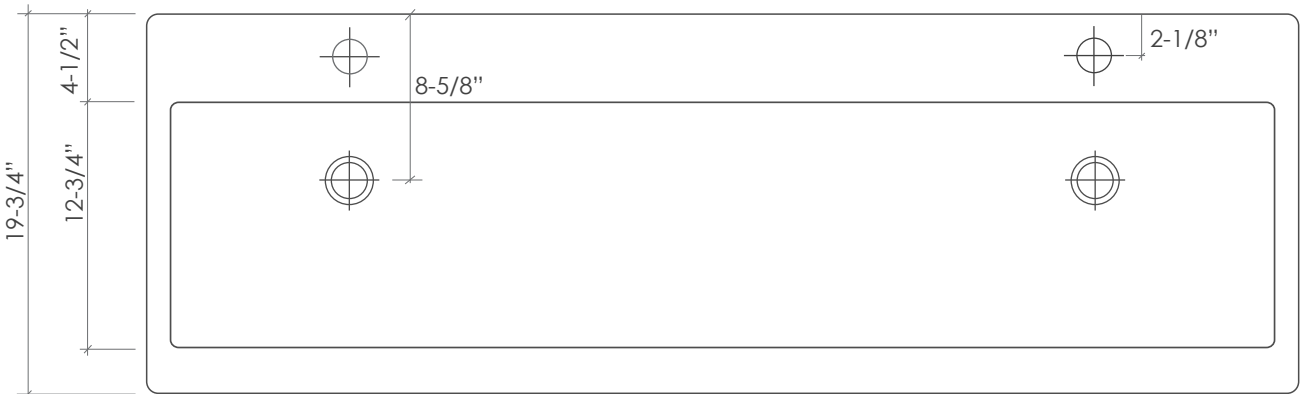

PRODUCT DESCRIPTION:

- Viterous China
- For Above Counter Use
- Drain Opening 1-3/4"

TOP VIEW

FRONT VIEW