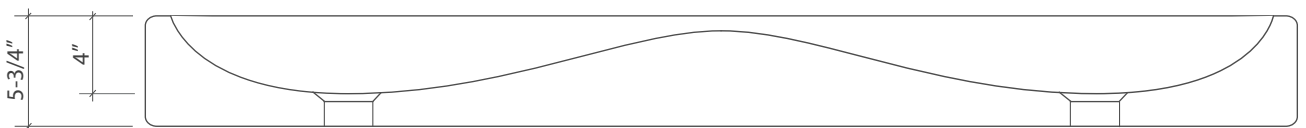

PRODUCT DESCRIPTION:

- Viterous China
- For Above Counter Use
- Drain Opening 1-3/4"

TOP VIEW

FRONT VIEW