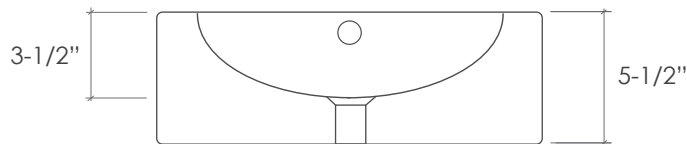

## CANTRIO KONCEPTS SPECIFICATION SHEET

PS-007

**PRODUCT DESCRIPTION:**

- Bianco Carrera Marble
- With Over Flow
- For Above Counter Use

TOP VIEW

FRONT VIEW