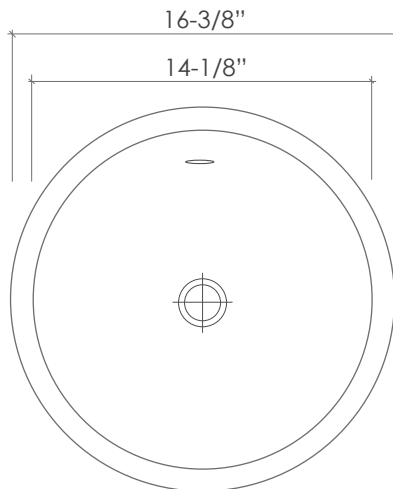

## CANTRIO KONCEPTS SPECIFICATION SHEET

PS-007

**PRODUCT DESCRIPTION:**

- Bianco Carrera Marble
- With Over Flow
- For Above Counter Use

TOP VIEW

FRONT VIEW