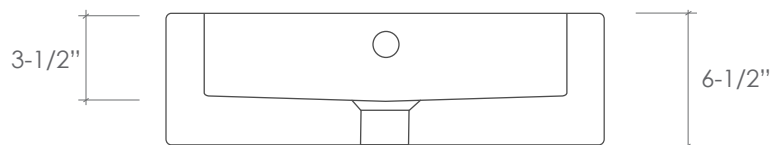

PRODUCT DESCRIPTION:

- Vitreous China
- With Over Flow
- For Above Counter Use

TOP VIEW

FRONT VIEW