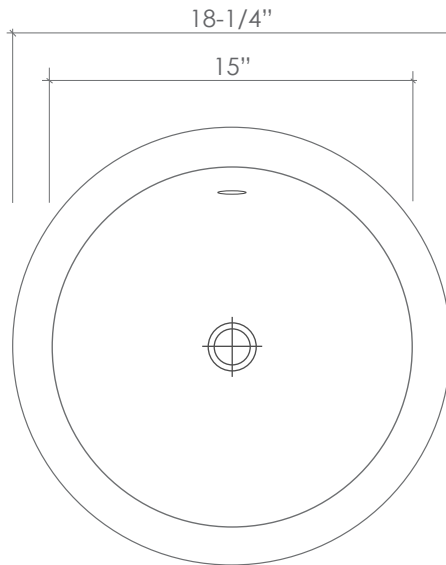

PRODUCT DESCRIPTION:

- Vitreous China
- With Over Flow
- For Above Counter Use

TOP VIEW

FRONT VIEW