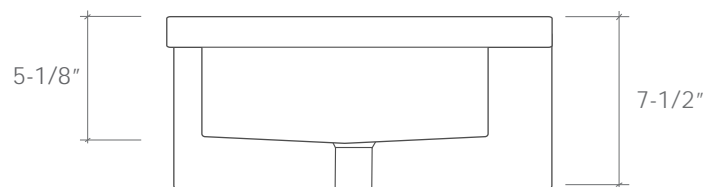

### PRODUCT DESCRIPTION:

- Vitreous China
- With Over Flow
- Pre Drilled Center Hole For Faucet

TOP VIEW

SIDE VIEW