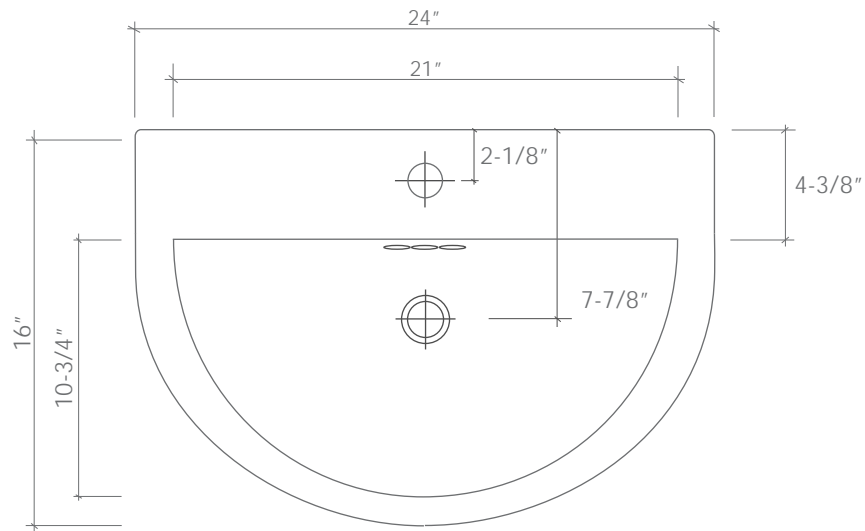

## CANTRIO KONCEPTS SPECIFICATION SHEET

PS-009

### PRODUCT DESCRIPTION:

- Vitreous China
- With Over Flow
- Pre Drilled Center Hole For Faucet

TOP VIEW

SIDE VIEW