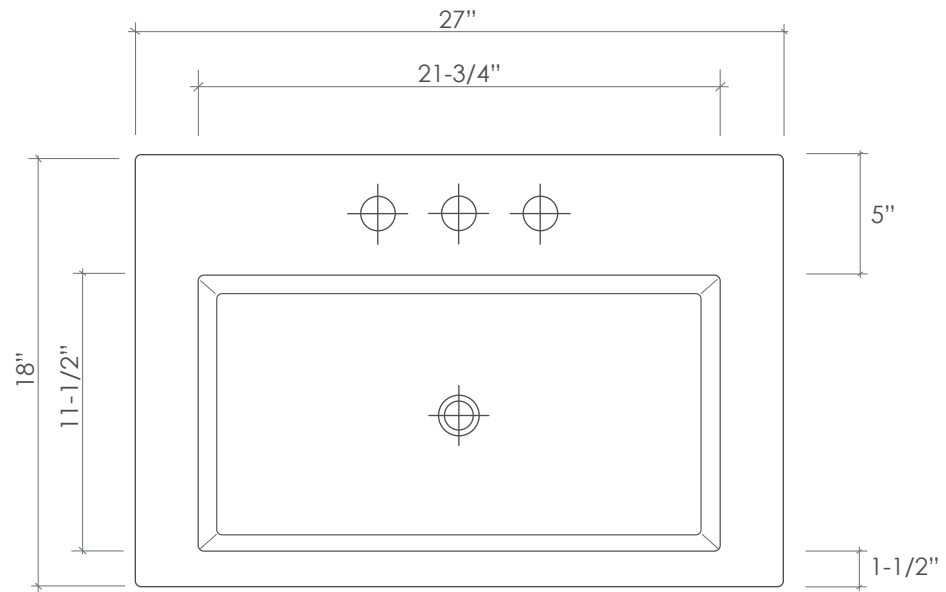

## CANTRIO KONCEPTS SPECIFICATION SHEET

PSG-187

### PRODUCT DESCRIPTION:

- Vitreous China
- With Knockout Holes
- With Overflow

TOP VIEW

FRONT VIEW