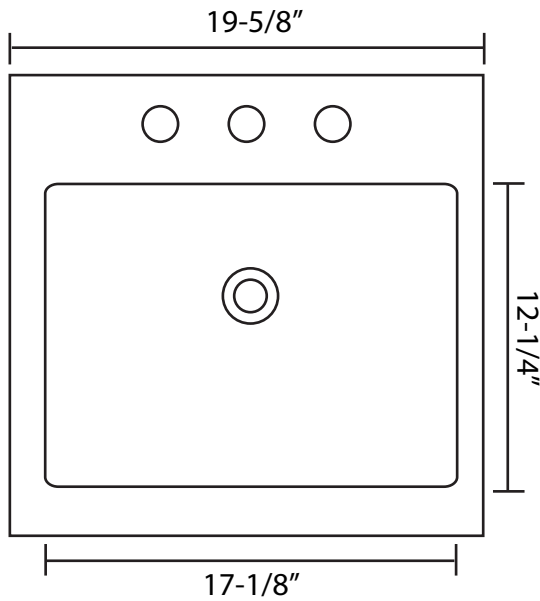

CANTRIO KONCEPTS SPECIFICATION SHEET

PS-1919

PRODUCT DESCRIPTION:

- Vitreous China
- Predrilled 8" Spred Faucet Holes
- With Over Flow
- For Semi Recessed Installation

FRONT VIEW

SIDE VIEW