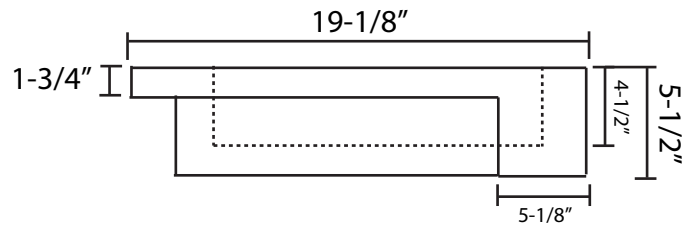

CANTRIO KONCEPTS SPECIFICATION SHEET

PS-1919

PRODUCT DESCRIPTION:

- Vitreous China
- Predrilled 8" Spred Faucet Holes
- With Over Flow
- For Semi Recessed Installation

FRONT VIEW

SIDE VIEW