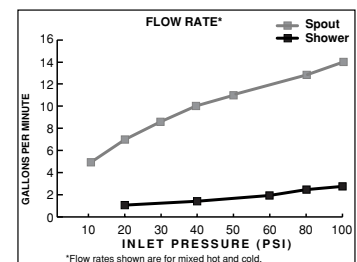

ROUGH-IN DIAGRAM
SHOWN ON
REVERSE SIDE