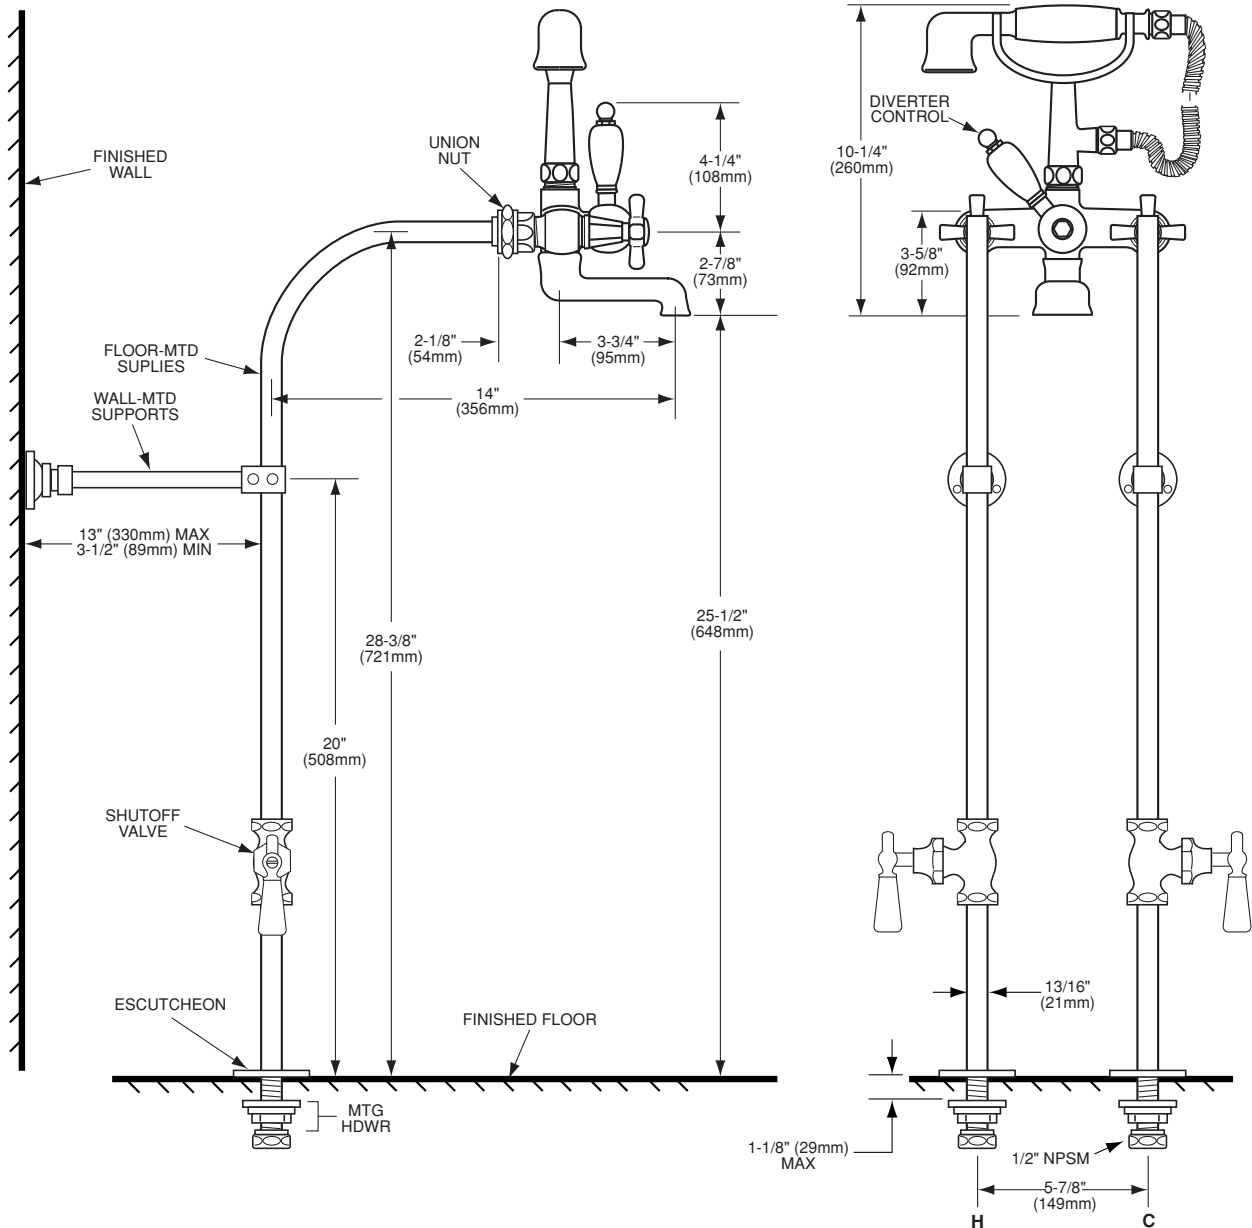

## PALACE FLOOR-MOUNT BATH FILLER, MODEL 5636.951

- Classic Retro styling, ideal for clawfoot bath
- Cast brass construction
- Quarter-turn washerless ceramic disc valve cartridges (reversible for use with cross handles)
- Cross handles with porcelain index buttons
- Personal shower includes 5' (1524mm) flex hose; diverter ring conveniently located above faucet spout
- Installs on 6" (152mm) centers, via floor-mounted supplies, included

- Specify faucet and hand shower finish: chrome, brushed nickel, or polished nickel

**Personal Shower Maximum Flow Rate:** 2.5 gpm (9.5 L/min.)

### CODES AND STANDARDS

These products meet or exceed the following codes and standards:

**ASME A112.18.1**  
**CSA B125**

Check local plumbing codes.  
Some installations may require a vacuum breaker.

ROUGH-IN DIAGRAM  
SHOWN ON  
REVERSE SIDE

**NOTE:** INSTALL WITH FLOOR-MOUNTED SUPPLIES AND DECORATIVE SHUTOFF VALVES FOR OVER THE RIM USE WITH FREESTANDING CLAWFOOT BATH TUBS.