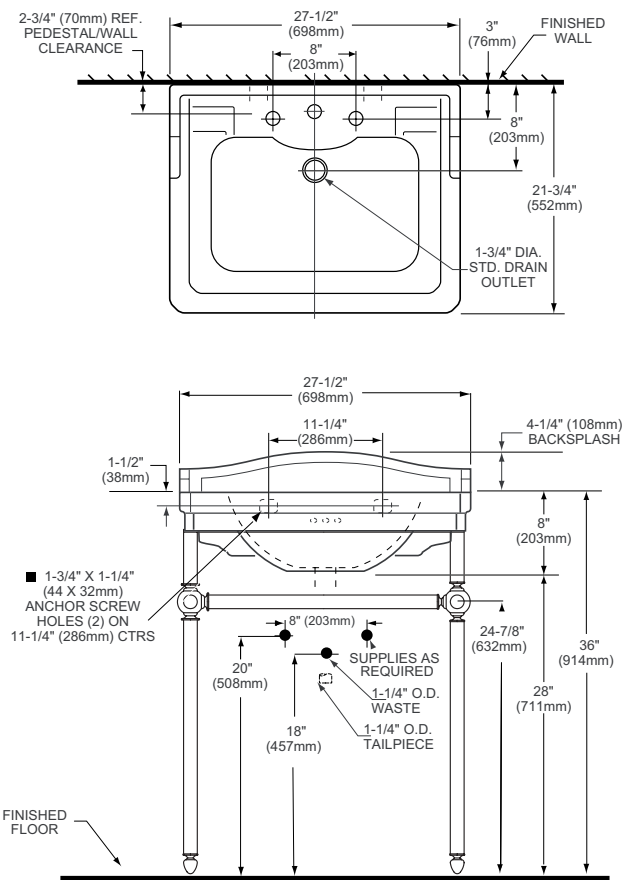

### Kit Components:

- 04168 27" Pomezia Lavatory – 8" CTC
- 21410 Console unit only

### Nominal Dimensions:

- 27-1/2" (699mm) wide
- 21-3/4" (552mm) front-to-back
- 36" (914mm) rim height
- 40-1/4" (1022mm) backsplash height

### Bowl Sizes:

- 19-3/4" (502mm) wide
- 12-3/4" (324mm) front-to-back
- 7" (178mm) deep

Fixture Dimensions conform to ANSI Standard A112.19.2M

### To Be Specified

- Faucet:
- Faucet Finish:
- Supplies:
- 1-1/4" Trap:
- Nipple:

Console Lavatories