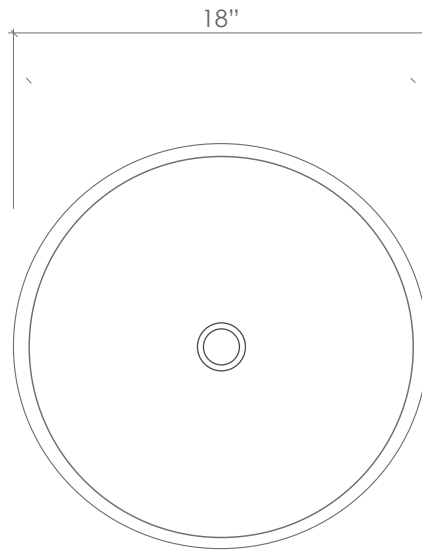

## CANTRIO KONCEPTS SPECIFICATION SHEET

RS-001

### PRODUCT DESCRIPTION:

- Crema Marfil
- Polished Finish
- For Above Counter Use

TOP VIEW

FRONT VIEW