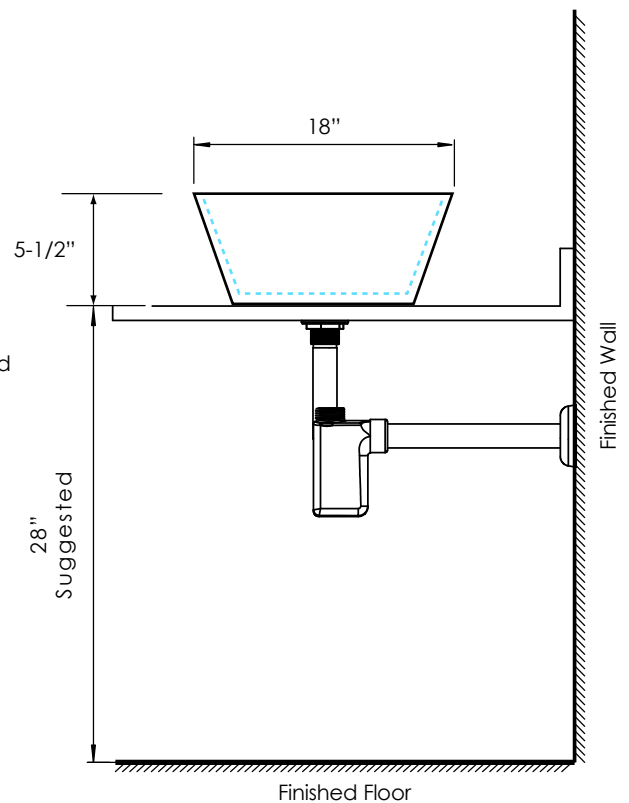

SPECIFICATION SHEET

Product Description

RS-003

- Black granite
- Polished finish
- For Above Counter Use

Roughing-in Dimensions

FRONT VIEW

TOP VIEW

SIDE VIEW