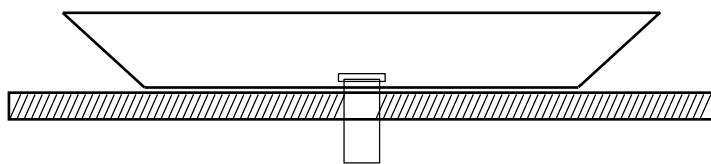

SPECIFICATION SHEET

Product Description

RS-003

- Black granite
- Polished finish
- For Above Counter Use

Roughing-in Dimensions

FRONT VIEW

TOP VIEW

SIDE VIEW