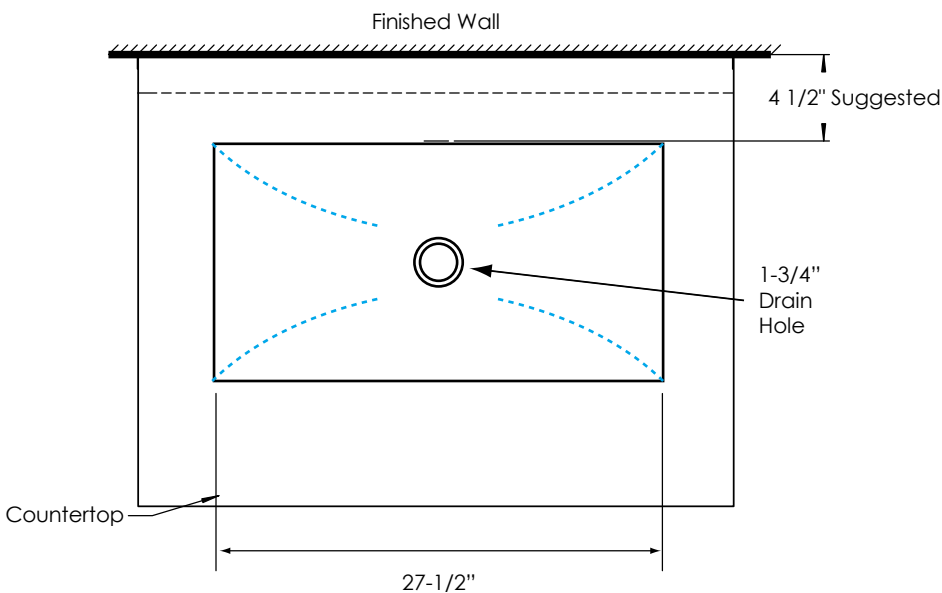

SPECIFICATION SHEET

Product Description

RS-003

- Black granite
- Polished finish
- For Above Counter Use

Roughing-in Dimensions

FRONT VIEW

TOP VIEW

SIDE VIEW