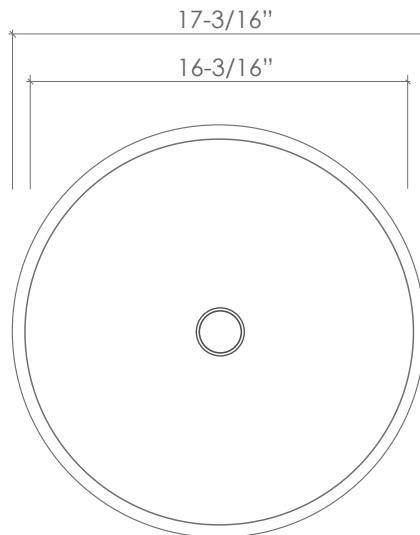

## CANTRIO KONCEPTS SPECIFICATION SHEET

RS-008

### PRODUCT DESCRIPTION:

- Nero Marquina Marble
- Polished Finish
- For Above Counter Use

TOP VIEW

FRONT VIEW