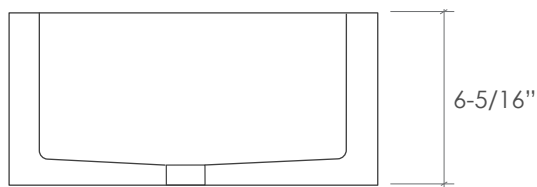

## CANTRIO KONCEPTS SPECIFICATION SHEET

RS-009

### PRODUCT DESCRIPTION:

- Bianco Carrera Marble
- Honed Finish
- For Above Counter Use

TOP VIEW

SIDE VIEW