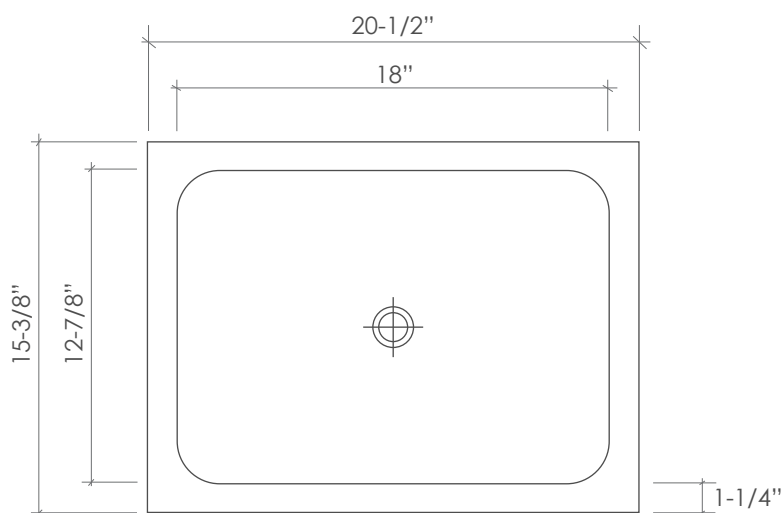

## CANTRIO KONCEPTS SPECIFICATION SHEET

RS-009

### PRODUCT DESCRIPTION:

- Bianco Carrera Marble
- Honed Finish
- For Above Counter Use

TOP VIEW

SIDE VIEW