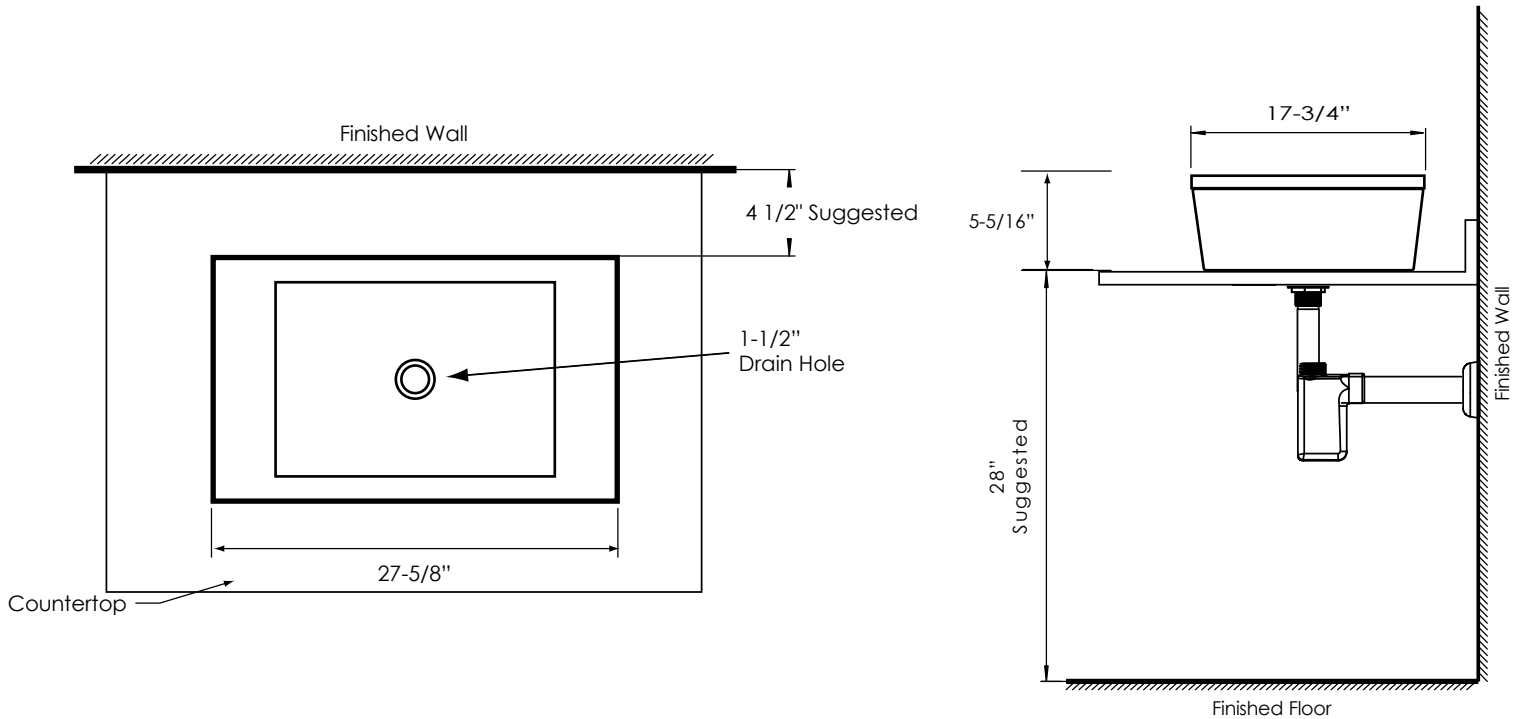

## Product Description

**RS-012**

- Black Granite
- Hand Etched Face
- For above counter use

## Dimensions

TOP VIEW

SIDE VIEW