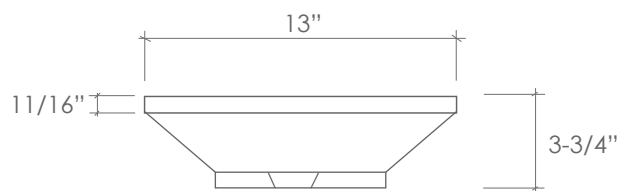

## CANTRIO KONCEPTS SPECIFICATION SHEET

RS-016B

### PRODUCT DESCRIPTION:

- Black Granite
- Polished Finish
- For Above Counter Use

TOP VIEW

SIDE VIEW