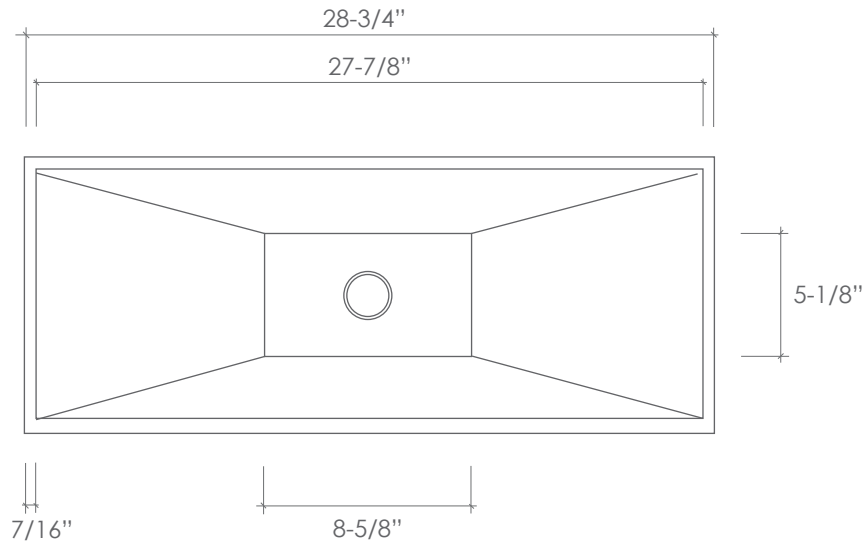

## CANTRIO KONCEPTS SPECIFICATION SHEET

RS-016B

### PRODUCT DESCRIPTION:

- Black Granite
- Polished Finish
- For Above Counter Use

TOP VIEW

SIDE VIEW