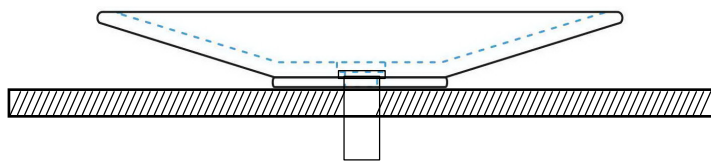

SPECIFICATION SHEET

Product Description

RS-016

- Black granite
- Polished finish
- For Above Counter Use

Roughing-in Dimensions

FRONT VIEW

TOP VIEW

SIDE VIEW