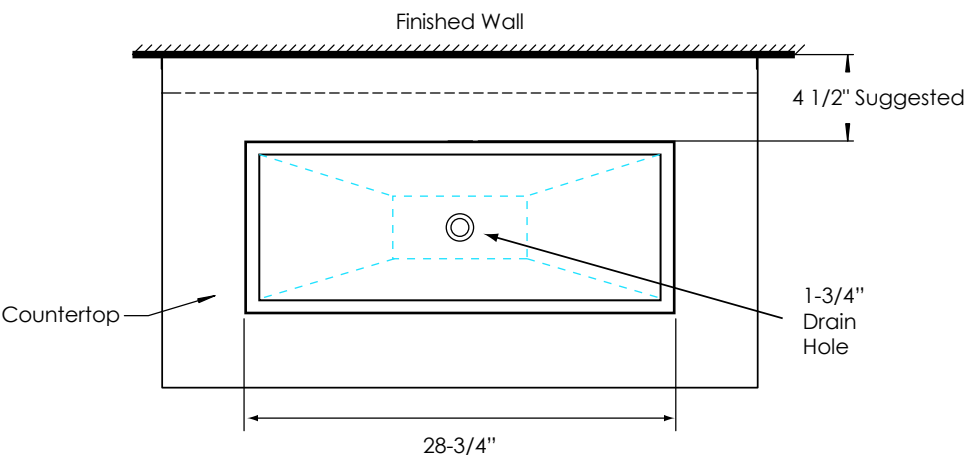

SPECIFICATION SHEET

Product Description

RS-016

- Black granite
- Polished finish
- For Above Counter Use

Roughing-in Dimensions

FRONT VIEW

TOP VIEW

SIDE VIEW