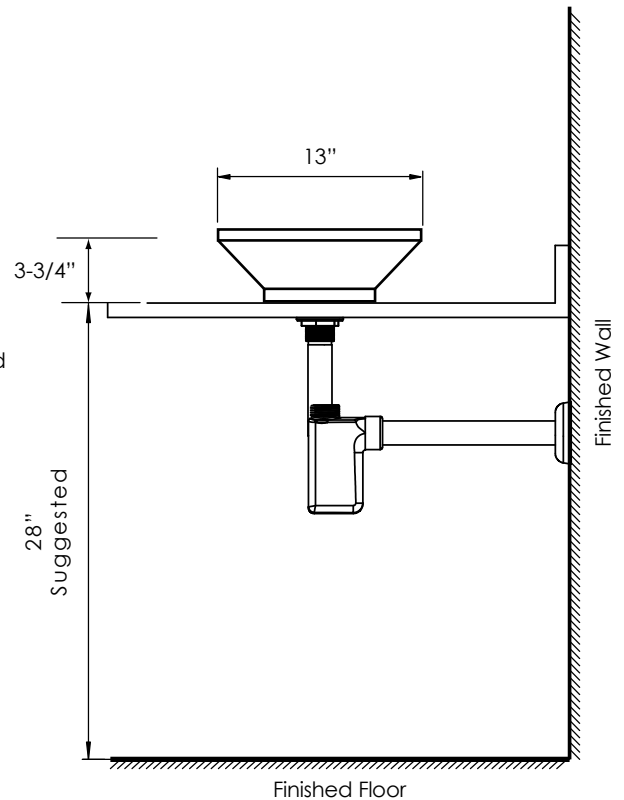

SPECIFICATION SHEET

Product Description

RS-016

- Black granite
- Polished finish
- For Above Counter Use

Roughing-in Dimensions

FRONT VIEW

TOP VIEW

SIDE VIEW