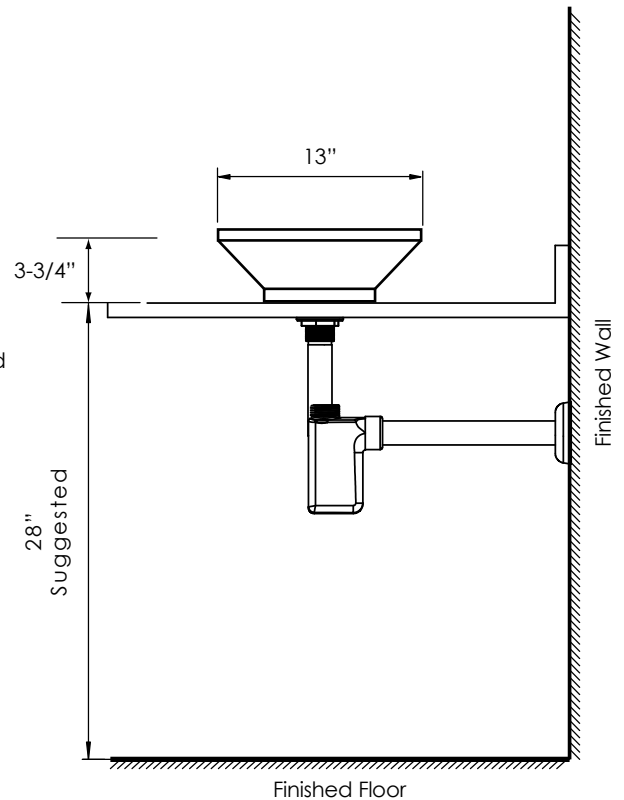

SPECIFICATION SHEET

Product Description

RS-016B

- Travertine
- Polished finish
- For Above Counter Use

Roughing-in Dimensions

FRONT VIEW

TOP VIEW

SIDE VIEW