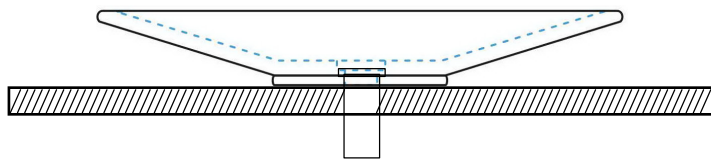

SPECIFICATION SHEET

Product Description

RS-016B

- Travertine
- Polished finish
- For Above Counter Use

Roughing-in Dimensions

FRONT VIEW

TOP VIEW

SIDE VIEW