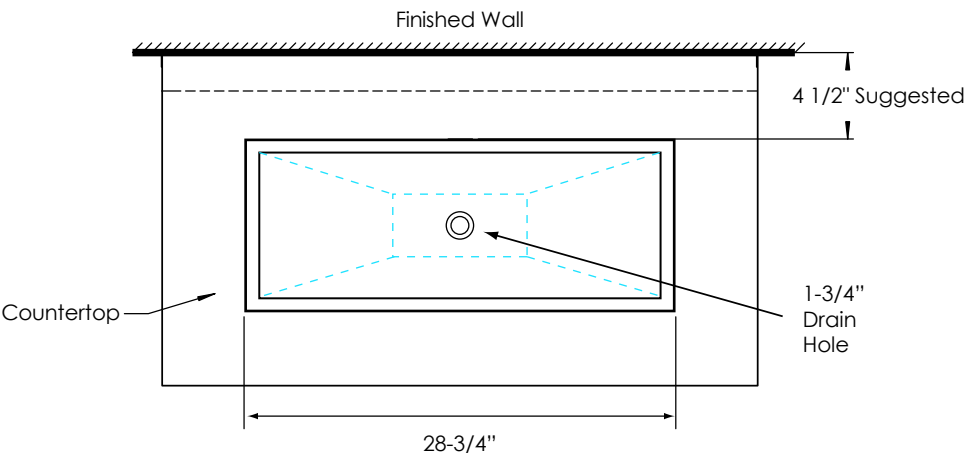

SPECIFICATION SHEET

Product Description

RS-016B

- Travertine
- Polished finish
- For Above Counter Use

Roughing-in Dimensions

FRONT VIEW

TOP VIEW

SIDE VIEW