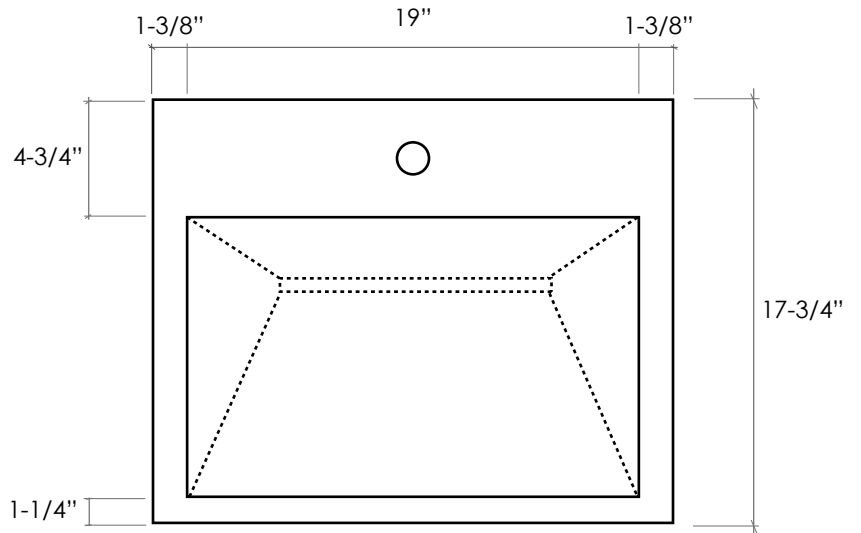

CANTRIO KONCEPTS SPECIFICATION SHEET

RS-107

PRODUCT DESCRIPTION:

- Bianco Carrera
- Polished Finish
- For Above Counter Use

TOP VIEW

FRONT VIEW