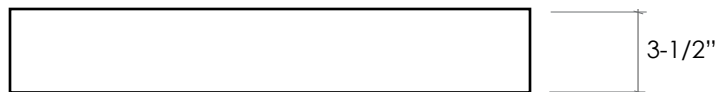

CANTRIO KONCEPTS SPECIFICATION SHEET

RS-107

PRODUCT DESCRIPTION:

- Bianco Carrera
- Polished Finish
- For Above Counter Use

TOP VIEW

FRONT VIEW