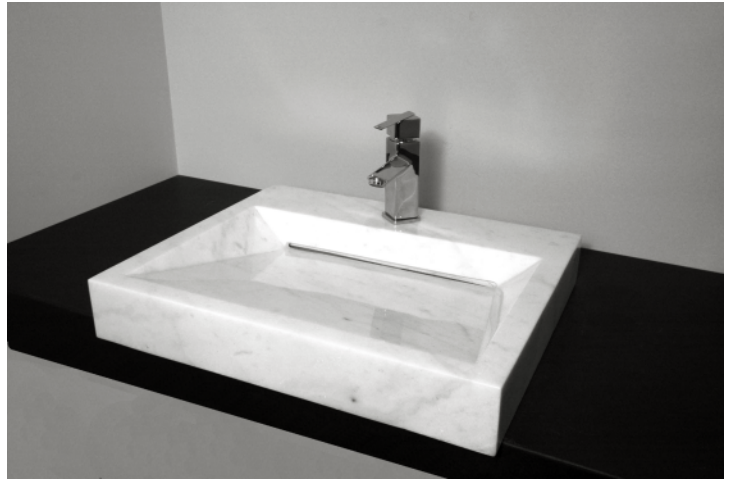

CANTRIO KONCEPTS SPECIFICATION SHEET

RS-107

PRODUCT DESCRIPTION:

- Bianco Carrera
- Polished Finish
- For Above Counter Use

TOP VIEW

FRONT VIEW