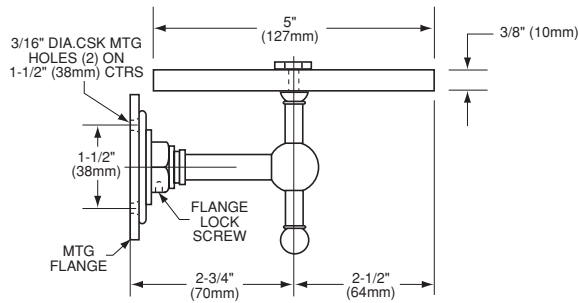

REPRISE 24" GLASS SHELF, MODEL 5535.024

- Traditional styling

Nominal Overall Dimensions:

24" x 3-1/4" x 5-1/4" (610 x 83 x 133mm)

- ☐ Specify polished chrome, polished nickel, polished brass, or brushed nickel finish

REPRISE 24" GLASS SHELF/TOWEL Bar, MODEL 5535.224

- Traditional styling

Nominal Overall Dimensions:

24" x 6-1/8" x 5-1/4" (610 x 156 x 133mm)

- ☐ Specify polished chrome, polished nickel, polished brass, or brushed nickel finish