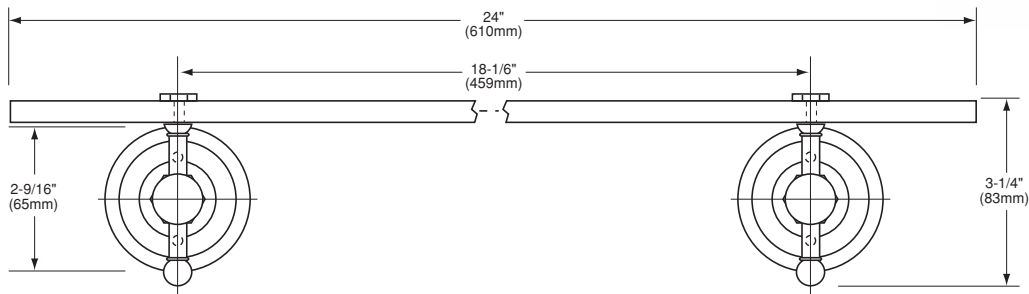

REPRISE 24" GLASS SHELF, MODEL 5535.024

- Traditional styling

Nominal Overall Dimensions:

24" x 3-1/4" x 5-1/4" (610 x 83 x 133mm)

- ☐ Specify polished chrome, polished nickel, polished brass, or brushed nickel finish

REPRISE 24" GLASS SHELF/TOWEL Bar, MODEL 5535.224

- Traditional styling

Nominal Overall Dimensions:

24" x 6-1/8" x 5-1/4" (610 x 156 x 133mm)

- ☐ Specify polished chrome, polished nickel, polished brass, or brushed nickel finish