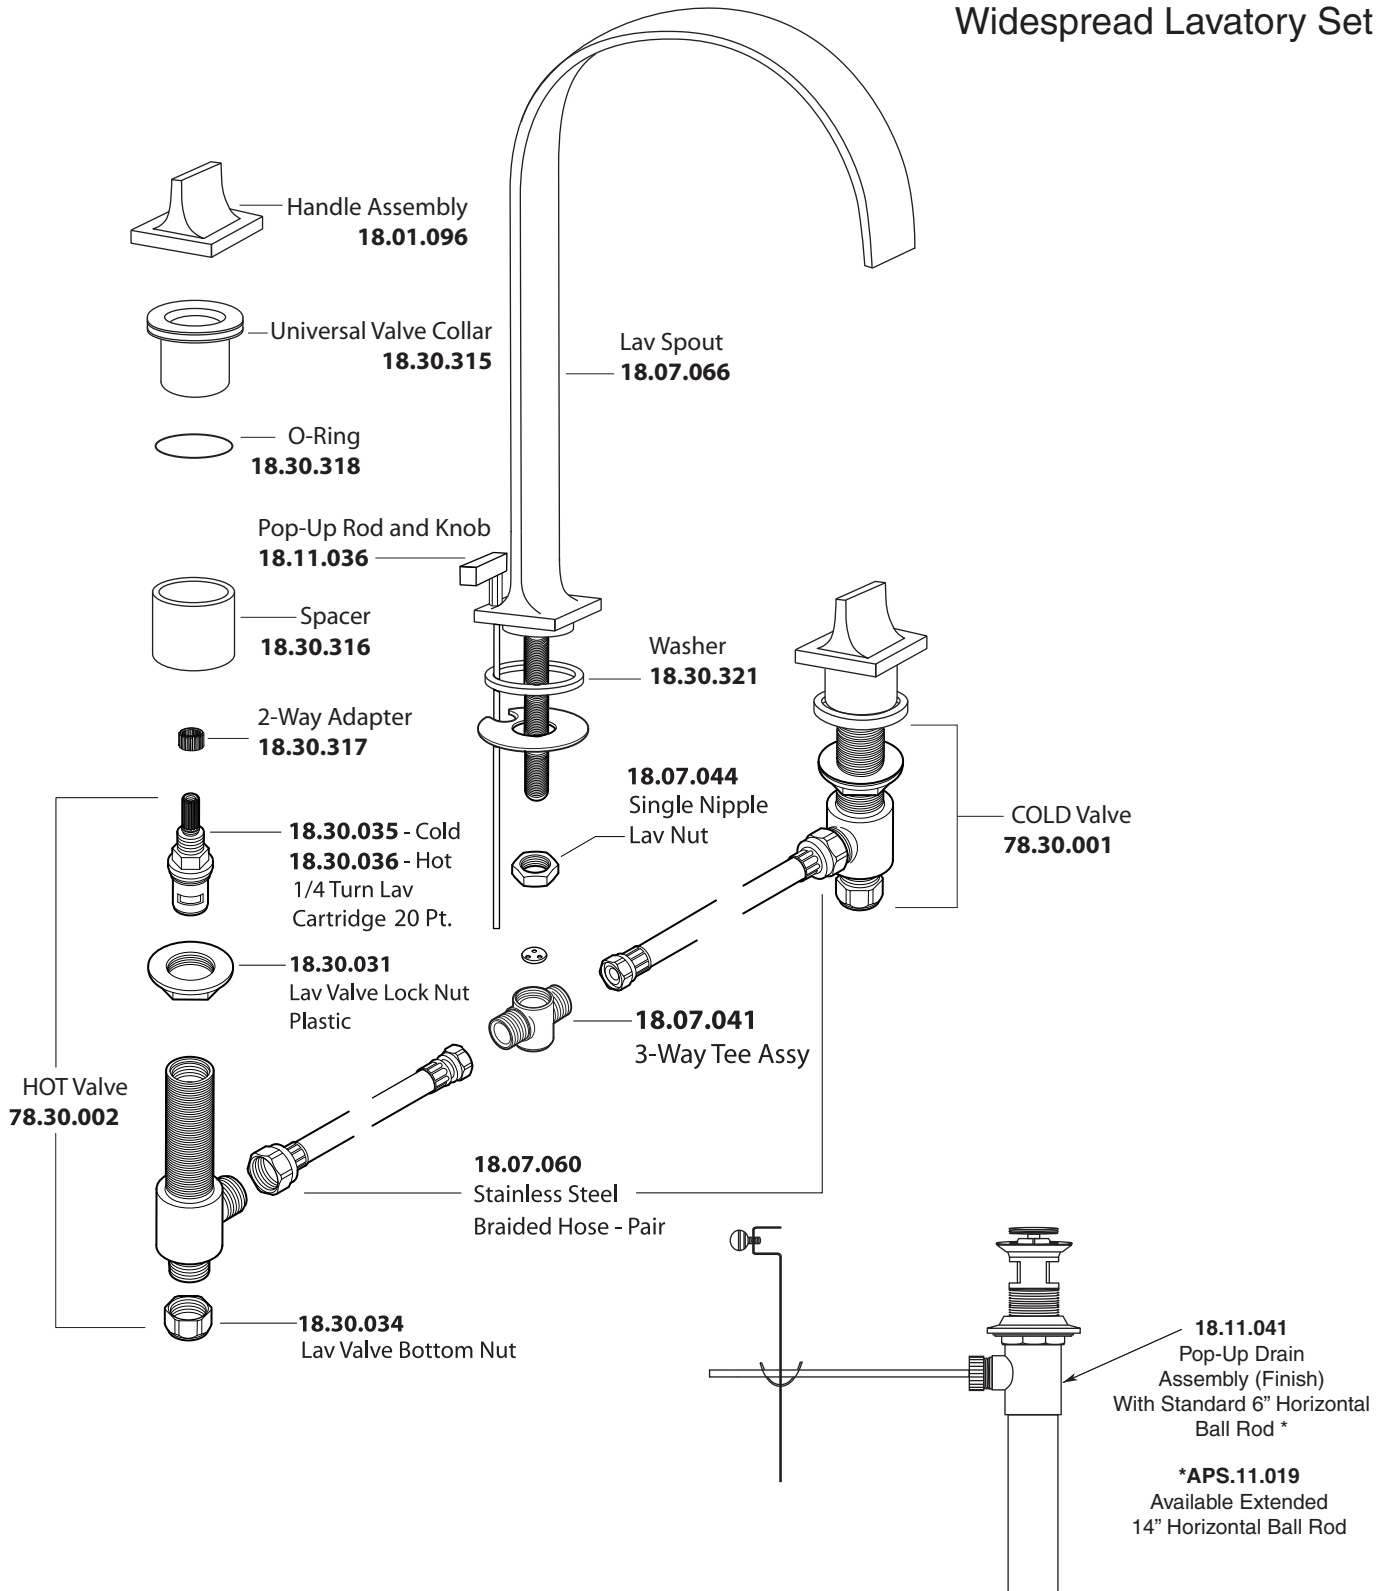

FEATURES:

- All brass construction. Flexible hoses designed to be installed on 8" to 16" centers. Includes pop-up style drain assembly.
- Square escutcheon with square flared handles.
- Quarter turn ceramic disc valve cartridge.
- Available in all finishes. Warranty varies according to finish selection.
- Flow restrictor in spout tee is limited to 2.2 gpm.
- Certified to meet and exceed the following codes and standards:
ASME A112.18.1-2005/CSAB 125.1-2005

NOTE: Spout and valves install through 1-1/4" diameter holes

Note: Measurements are subject to change or cancellation. No responsibility is assumed for use of superseded or voided pages.

Series 1600

Nuance
Widespread Lavatory Set