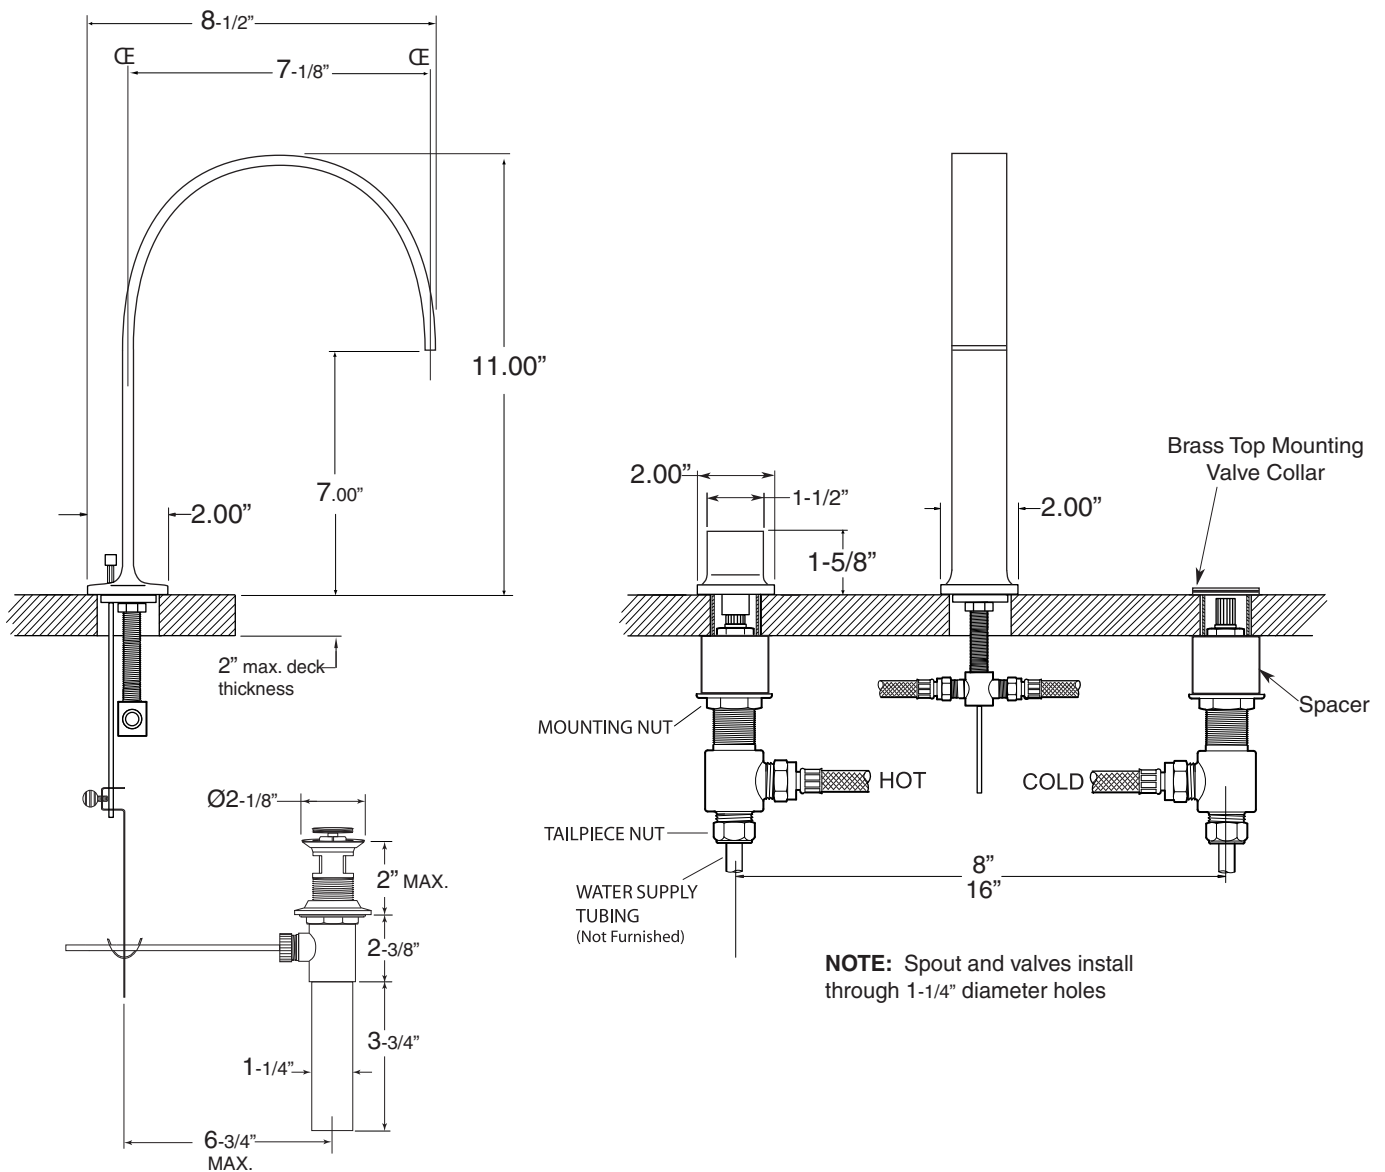

FEATURES:

- All brass construction. Flexible hoses designed to be installed on 8" to 16" centers. Includes pop-up style drain assembly.
- Square escutcheon with square flared handles.
- Quarter turn ceramic disc valve cartridge.
- Available in all finishes. Warranty varies according to finish selection.
- Flow restrictor in spout tee is limited to 2.2 gpm.
- Certified to meet and exceed the following codes and standards:
ASME A112.18.1-2005/CSAB 125.1-2005

NOTE: Spout and valves install through 1-1/4" diameter holes

Note: Measurements are subject to change or cancellation. No responsibility is assumed for use of superseded or voided pages.

Series 1600

Nuance
Widespread Lavatory Set