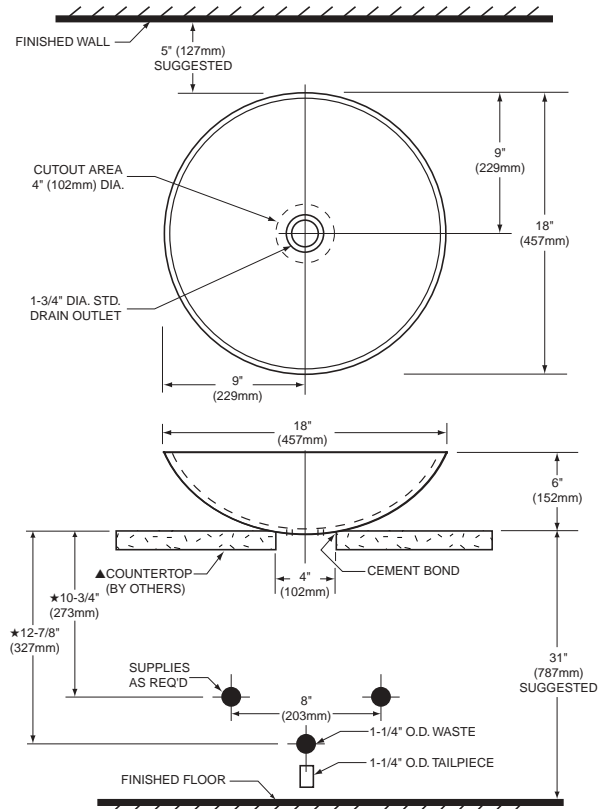

32060 Red color with design

32070 Blue color with design

Nominal Overall Dimensions:

18" x 6" (457 x 152mm)

Bowl Inside Dimensions:

16-1/2" (419mm) diameter

5" (127mm) depth

Fixture Dimensions conform to ANSI Standard
A112.19.2M

Shown with Iperbole faucet (5131.101.002)

To Be Specified

- Color:
- Faucet:
- Faucet Finish:
- Supplies:
- 1-1/4" Trap:
- Nipple:

GLASS WARNING: Glass items are hand crafted and actual color and/or design may slightly vary. Changes in lighting may also effect appearance. Install with grid drain only.

CAUTION: Do not over-tighten. THE NUT ON THE DRAIN SET SHOULD BE FINGER TIGHTENED AND THEN TURNED NO MORE THAN ONE ADDITIONAL TURN. Silicone or a series of rubber gaskets will be used to create a water tight seal. The metal surfaces of the drain set should never come in contact with the glass (Doing so can cause stresses to build in the glass, which could later crack the glass).

IMPORTANT: Dimensions of fixtures are nominal and may vary within the range of tolerances established by ANSI Standard A112.19.2M. These measurements are subject to change or cancellation. No responsibility is assumed for use of superseded or voided pages.