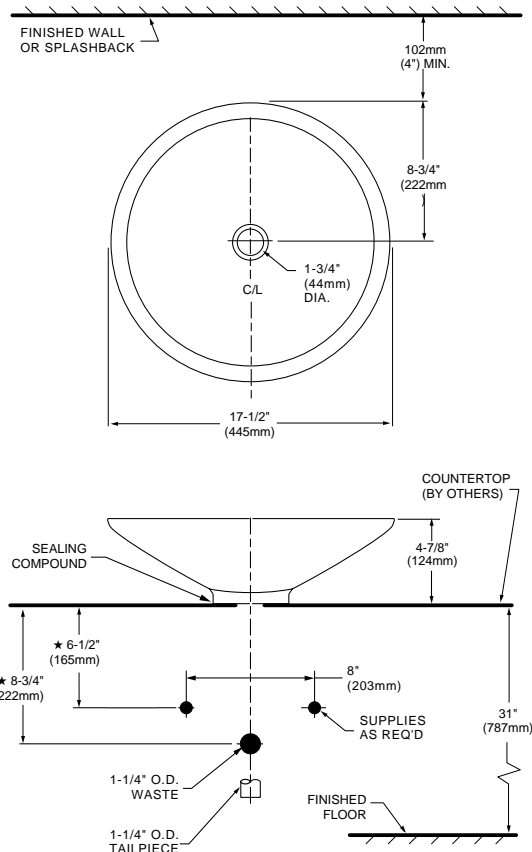

#### Nominal Overall Dimensions:

17-1/2" (445mm) diameter  
5-3/4" (146mm) height above counter

#### Bowl Inside Dimensions:

15" (381mm) diameter  
4" (102mm) depth

Fixture Dimensions conform to ANSI Standard A112.19.2M

Shown with Stemma faucet (5339.451.002)

Bronze & Glass  
Products

#### NOTES:

- ★ DIMENSIONS SHOWN FOR LOCATION OF SUPPLIES AND "P" TRAP ARE SUGGESTED.
- ▲ FOR COUNTERTOP CUTOUT, REFER TO INSTALLATION INSTRUCTIONS SUPPLIED WITH LAVATORY. FITTINGS NOT INCLUDED AND MUST BE ORDERED SEPARATELY.

IMPORTANT: Dimensions of fixtures are nominal and may vary within the range of tolerances established by ANSI Standard A112.19.2M. These measurements are subject to change or cancellation. No responsibility is assumed for use of superseded or voided pages.