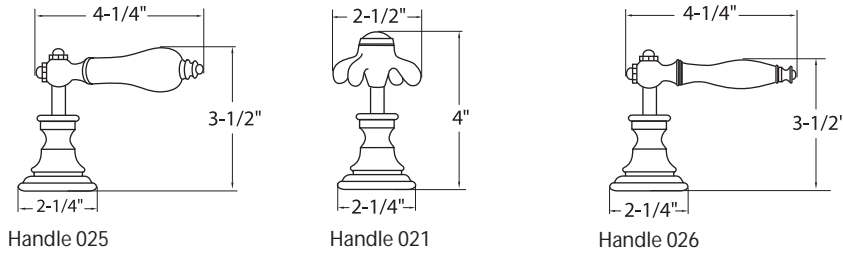

Widespread Lavatory Set

Handles

Roman and Wall Spouts

American Faucet & Coatings Corporation

Tel: 760-598-5895

Toll Free Fax 800-621-8383

customerservice@sigmafaucet.com