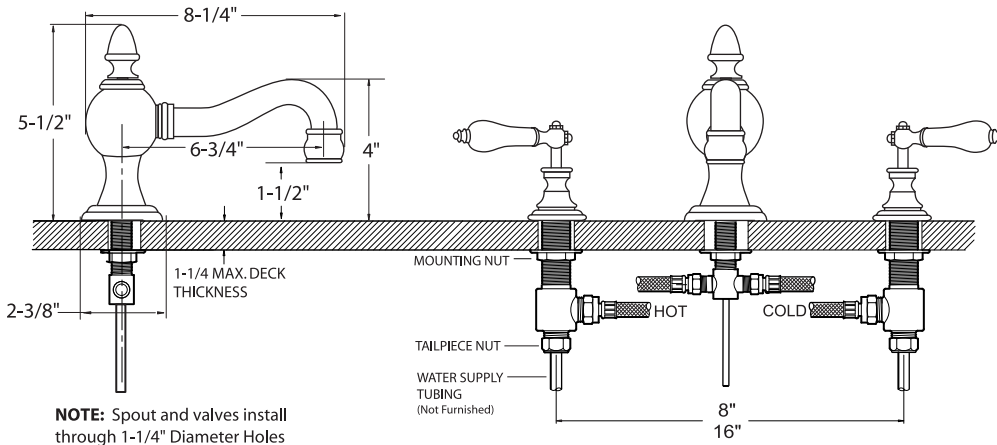

Widespread Lavatory Set

Handles

Roman and Wall Spouts

American Faucet & Coatings Corporation

Tel: 760-598-5895

Toll Free Fax 800-621-8383

customerservice@sigmafaucet.com