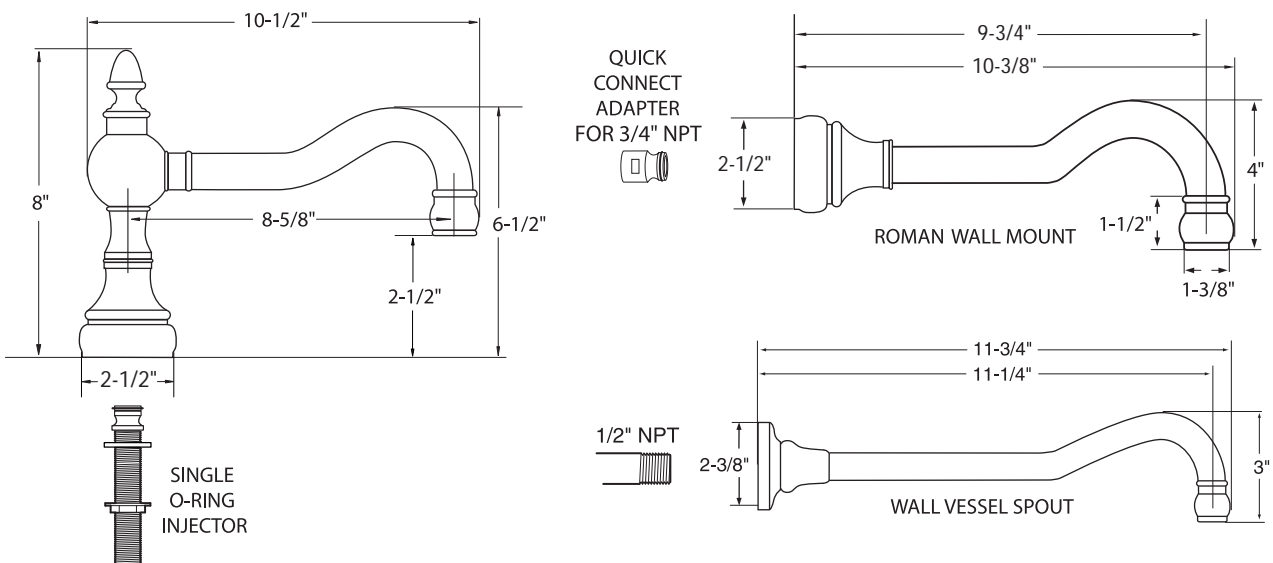

Widespread Lavatory Set

Handles

Roman and Wall Spouts

American Faucet & Coatings Corporation

Tel: 760-598-5895

Toll Free Fax 800-621-8383

customerservice@sigmafaucet.com