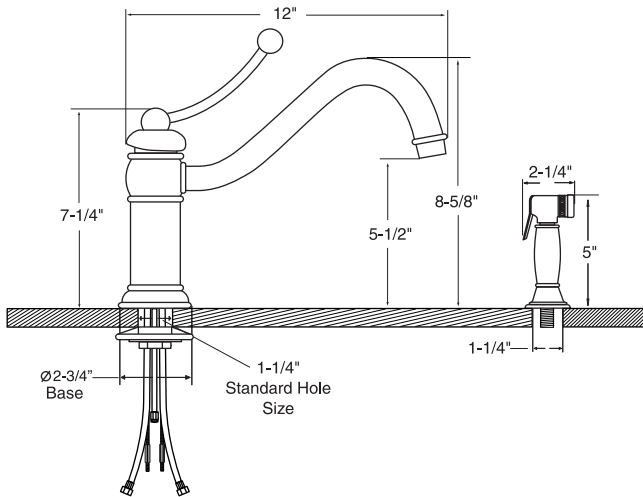

Single Lever Kitchen
with side spray