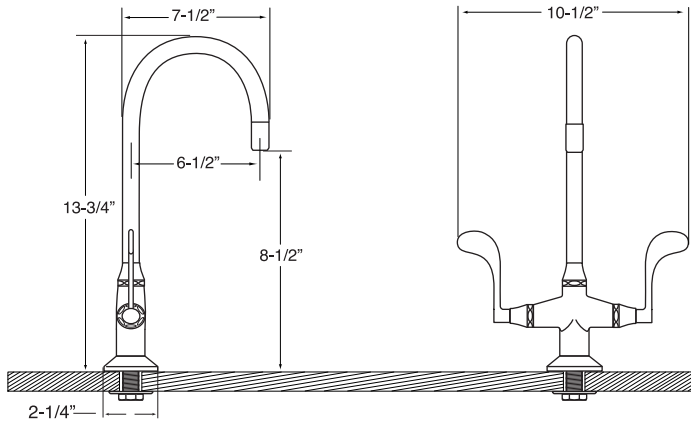

**350 Y-Body Bar Faucet with Swivel Spout and Extended Spout**

NOTE: Allow 1-1/4" diameter hole for installation

**350 Drinking Faucet for Kitchen or Bar**

NOTE: Allow 1-1/4" diameter hole for installation

**Wall Mount Bridge Faucet**

**Kitchen and Bar  
Specifications**

**350 Widespread Kitchen with Swivel Spout**

**Widespread Bar Faucet with Swivel Spout**

**1400 Single Hole Y-Body Bar Faucet**

**Kitchen and Bar  
Specifications**

Single Hole T-Body Bar Faucet  
with Extended Swivel Spout

Note: Measurement varies according to handle choice

Part # 1.03\_\_11

Note: Allow 1-1/4" diameter holes for installation

Single Hole T-Body Bar Faucet  
with Swivel Spout

Part # 1.02\_\_11

Note: Allow 1-1/4" diameter holes for installation

Centerset Bar Faucet

Note: Measurement varies according to handle choice

Part # 1.01\_\_09

Note: Allow 1-1/4" diameter holes for installation