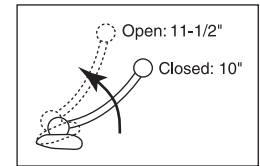

**Kitchen and Bar Specifications**

Single Lever Kitchen

Part # 1.3965020

Single Lever Kitchen  
with side spray

Part # 1.3695022

Single Lever Kitchen  
with pullout spray

Part # 1.3795023

**Kitchen and Bar Specifications**

**350 Y-Body Bar Faucet with Swivel Spout and Extended Spout**

NOTE: Allow 1-1/4" diameter hole for installation

**350 Drinking Faucet for Kitchen or Bar**

NOTE: Allow 1-1/4" diameter hole for installation