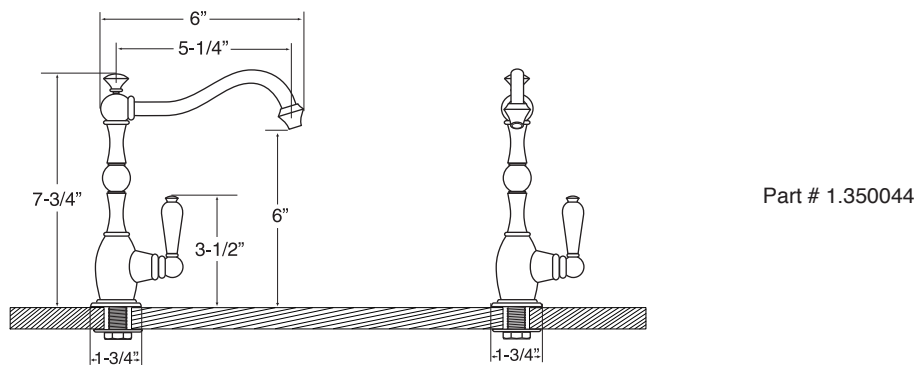

**Kitchen and Bar Specifications**

Single Lever Kitchen

Part # 1.3965020

Single Lever Kitchen  
with side spray

Part # 1.3695022

Single Lever Kitchen  
with pullout spray

Part # 1.3795023

**Kitchen and Bar Specifications**

**350 Y-Body Bar Faucet with Swivel Spout and Extended Spout**

NOTE: Allow 1-1/4" diameter hole for installation

**350 Drinking Faucet for Kitchen or Bar**

NOTE: Allow 1-1/4" diameter hole for installation

Single Hole T-Body Bar Faucet  
with Extended Swivel Spout

Note: Measurement varies according to handle choice

Part # 1.03\_\_11

Note: Allow 1-1/4" diameter holes for installation

Single Hole T-Body Bar Faucet  
with Swivel Spout

Part # 1.02\_\_11

Note: Allow 1-1/4" diameter holes for installation

Centerset Bar Faucet

Note: Measurement varies according to handle choice

Part # 1.01\_\_09

Note: Allow 1-1/4" diameter holes for installation