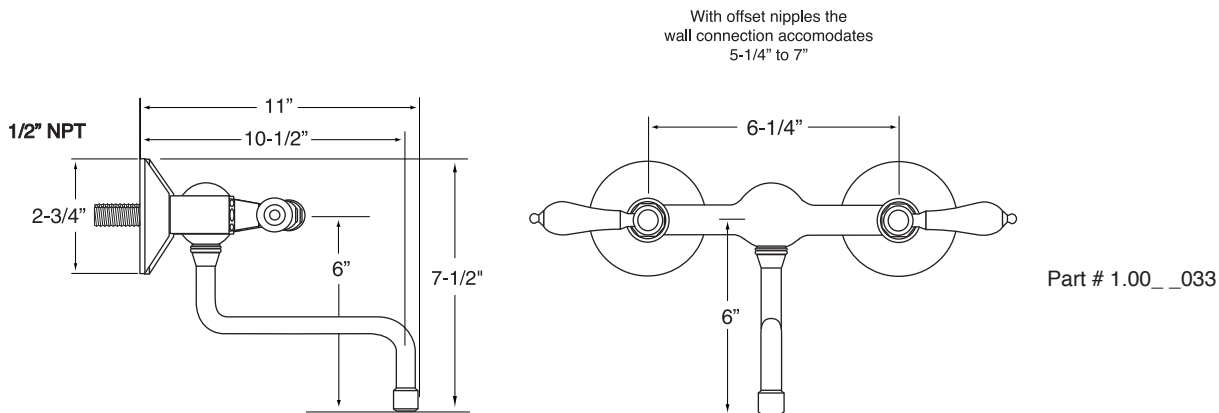

**350 Y-Body Bar Faucet with Swivel Spout and Extended Spout**

NOTE: Allow 1-1/4" diameter hole for installation

**350 Drinking Faucet for Kitchen or Bar**

NOTE: Allow 1-1/4" diameter hole for installation

**Wall Mount Bridge Faucet**

**Kitchen and Bar  
Specifications**

**350 Widespread Kitchen with Swivel Spout**

**Widespread Bar Faucet with Swivel Spout**

**1400 Single Hole Y-Body Bar Faucet**

**Kitchen and Bar  
Specifications**

Single Hole T-Body Bar Faucet  
with Extended Swivel Spout

Note: Measurement varies according to handle choice

Part # 1.03\_\_11

Note: Allow 1-1/4" diameter holes for installation

Single Hole T-Body Bar Faucet  
with Swivel Spout

Part # 1.02\_\_11

Note: Allow 1-1/4" diameter holes for installation

Centerset Bar Faucet

Note: Measurement varies according to handle choice

Part # 1.01\_\_09

Note: Allow 1-1/4" diameter holes for installation