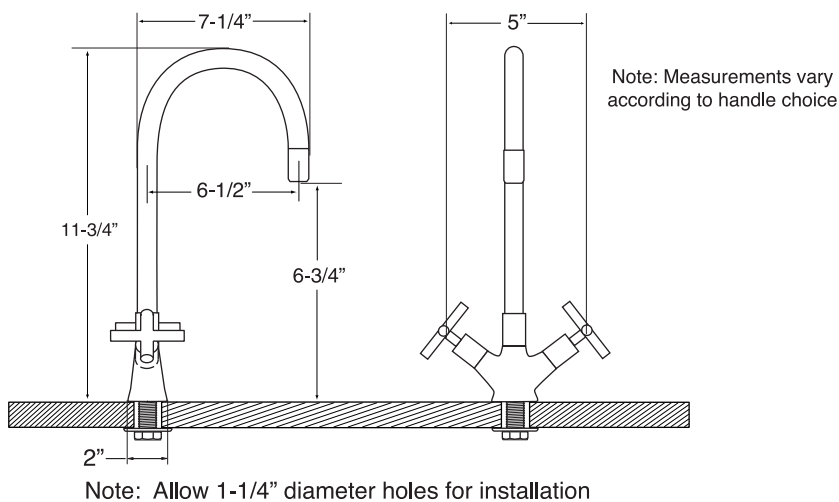

**350 Y-Body Bar Faucet with Swivel Spout and Extended Spout**

NOTE: Allow 1-1/4" diameter hole for installation

**350 Drinking Faucet for Kitchen or Bar**

NOTE: Allow 1-1/4" diameter hole for installation

**Wall Mount Bridge Faucet**

**Kitchen and Bar  
Specifications**

**350 Widespread Kitchen with Swivel Spout**

**Widespread Bar Faucet with Swivel Spout**

**1400 Single Hole Y-Body Bar Faucet**

**Kitchen and Bar  
Specifications**

Single Hole T-Body Bar Faucet  
with Extended Swivel Spout

Note: Measurement varies according to handle choice

Part # 1.03\_\_11

Note: Allow 1-1/4" diameter holes for installation

Single Hole T-Body Bar Faucet  
with Swivel Spout

Part # 1.02\_\_11

Note: Allow 1-1/4" diameter holes for installation

Centerset Bar Faucet

Note: Measurement varies according to handle choice

Part # 1.01\_\_09

Note: Allow 1-1/4" diameter holes for installation