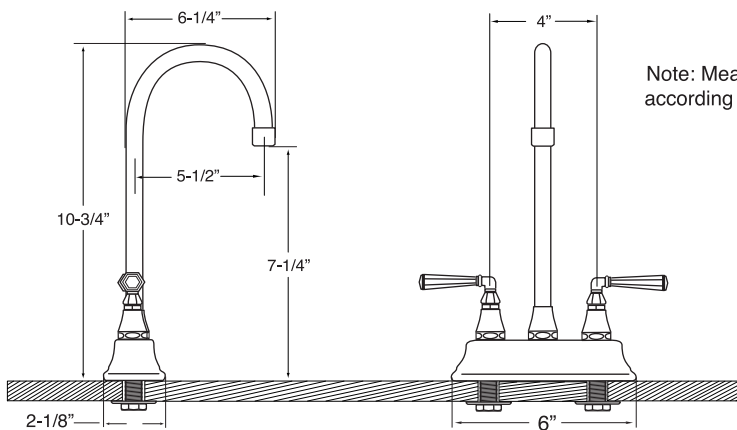

**350 Y-Body Bar Faucet with Swivel Spout and Extended Spout**

NOTE: Allow 1-1/4" diameter hole for installation

**350 Drinking Faucet for Kitchen or Bar**

NOTE: Allow 1-1/4" diameter hole for installation

**Wall Mount Bridge Faucet**

**Kitchen and Bar  
Specifications**

**350 Widespread Kitchen with Swivel Spout**

**Widespread Bar Faucet with Swivel Spout**

**1400 Single Hole Y-Body Bar Faucet**

**Kitchen and Bar  
Specifications**

Single Hole T-Body Bar Faucet  
with Extended Swivel Spout

Note: Measurement varies according to handle choice

Part # 1.03\_\_11

Note: Allow 1-1/4" diameter holes for installation

Single Hole T-Body Bar Faucet  
with Swivel Spout

Part # 1.02\_\_11

Note: Allow 1-1/4" diameter holes for installation

Centerset Bar Faucet

Note: Measurement varies according to handle choice

Part # 1.01\_\_09

Note: Allow 1-1/4" diameter holes for installation