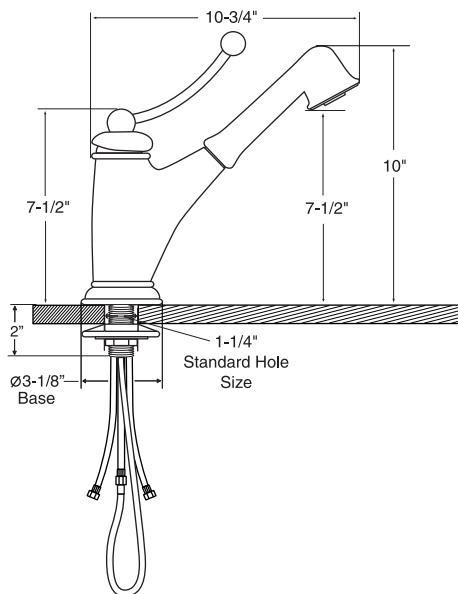

Single Lever Kitchen
with pullout spray