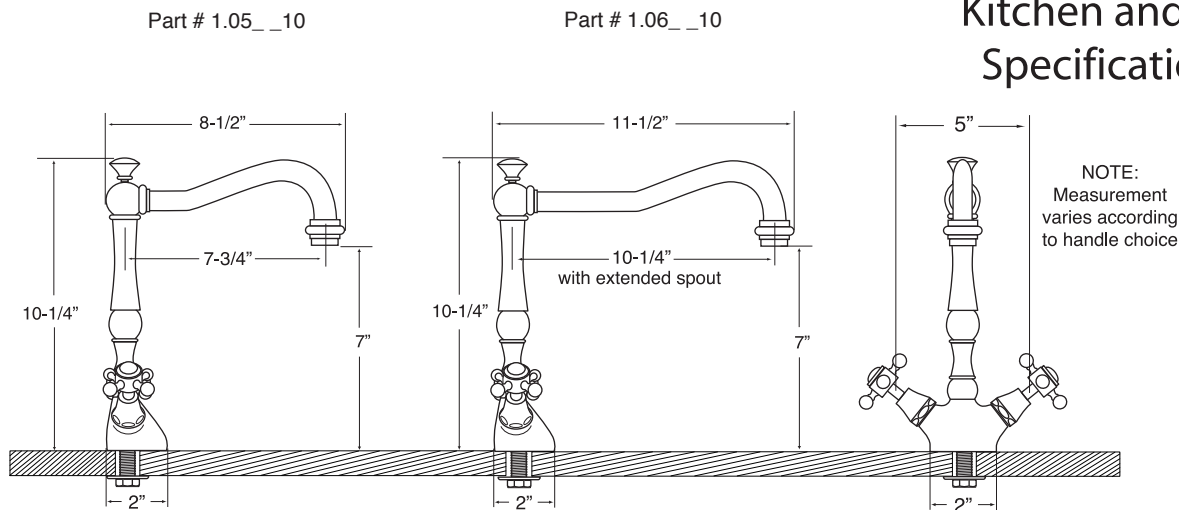

**Kitchen and Bar Specifications**

Single Lever Kitchen

Part # 1.3965020

Single Lever Kitchen  
with side spray

Part # 1.3695022

Single Lever Kitchen  
with pullout spray

Part # 1.3795023

**Kitchen and Bar Specifications**

**350 Y-Body Bar Faucet with Swivel Spout and Extended Spout**

NOTE: Allow 1-1/4" diameter hole for installation

**350 Drinking Faucet for Kitchen or Bar**

NOTE: Allow 1-1/4" diameter hole for installation

Single Hole T-Body Bar Faucet  
with Extended Swivel Spout

Note: Measurement varies according to handle choice

Part # 1.03\_\_11

Note: Allow 1-1/4" diameter holes for installation

Single Hole T-Body Bar Faucet  
with Swivel Spout

Part # 1.02\_\_11

Note: Allow 1-1/4" diameter holes for installation

Centerset Bar Faucet

Note: Measurement varies according to handle choice

Part # 1.01\_\_09

Note: Allow 1-1/4" diameter holes for installation