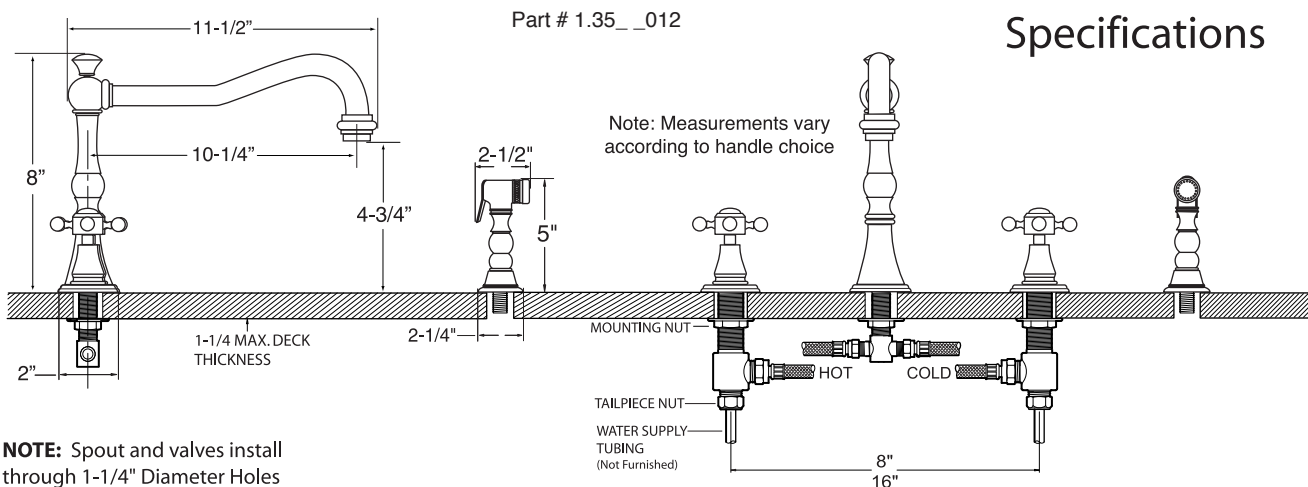

**350 Y-Body Bar Faucet with Swivel Spout and Extended Spout**

NOTE: Allow 1-1/4" diameter hole for installation

**350 Drinking Faucet for Kitchen or Bar**

NOTE: Allow 1-1/4" diameter hole for installation

**Wall Mount Bridge Faucet**

**Kitchen and Bar  
Specifications**

**350 Widespread Kitchen with Swivel Spout**

**Widespread Bar Faucet with Swivel Spout**

**1400 Single Hole Y-Body Bar Faucet**

**Kitchen and Bar  
Specifications**

Single Hole T-Body Bar Faucet  
with Extended Swivel Spout

Note: Measurement varies according to handle choice

Part # 1.03\_\_11

Note: Allow 1-1/4" diameter holes for installation

Single Hole T-Body Bar Faucet  
with Swivel Spout

Part # 1.02\_\_11

Note: Allow 1-1/4" diameter holes for installation

Centerset Bar Faucet

Note: Measurement varies according to handle choice

Part # 1.01\_\_09

Note: Allow 1-1/4" diameter holes for installation