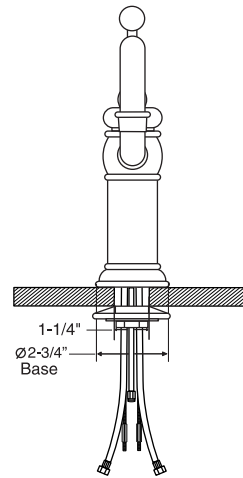

Kitchen and Bar Specifications

Single Lever Kitchen