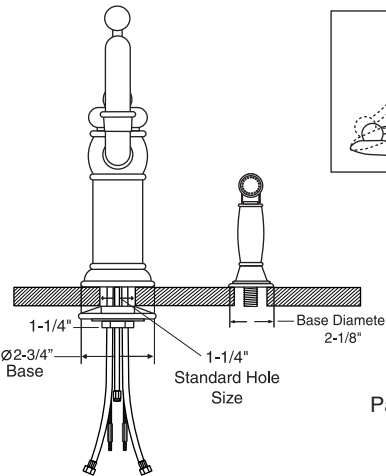

**Kitchen and Bar Specifications**

Single Lever Kitchen

Part # 1.3965020

Single Lever Kitchen  
with side spray

Part # 1.3695022

Single Lever Kitchen  
with pullout spray

Part # 1.3795023

**Kitchen and Bar Specifications**

**350 Y-Body Bar Faucet with Swivel Spout and Extended Spout**

NOTE: Allow 1-1/4" diameter hole for installation

**350 Drinking Faucet for Kitchen or Bar**

NOTE: Allow 1-1/4" diameter hole for installation

Single Hole T-Body Bar Faucet  
with Extended Swivel Spout

Note: Measurement varies according to handle choice

Part # 1.03\_\_11

Note: Allow 1-1/4" diameter holes for installation

Single Hole T-Body Bar Faucet  
with Swivel Spout

Part # 1.02\_\_11

Note: Allow 1-1/4" diameter holes for installation

Centerset Bar Faucet

Note: Measurement varies according to handle choice

Part # 1.01\_\_09

Note: Allow 1-1/4" diameter holes for installation