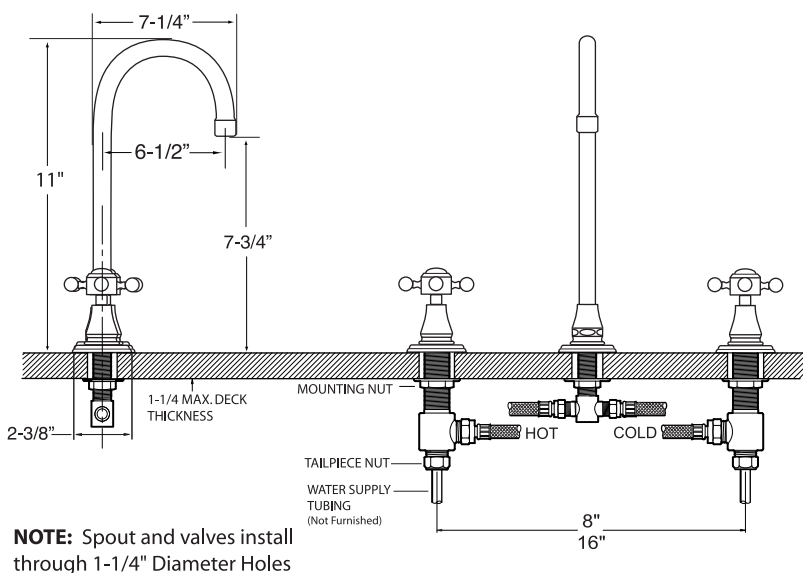

**350 Y-Body Bar Faucet with Swivel Spout and Extended Spout**

NOTE: Allow 1-1/4" diameter hole for installation

**350 Drinking Faucet for Kitchen or Bar**

NOTE: Allow 1-1/4" diameter hole for installation

**Wall Mount Bridge Faucet**

**Kitchen and Bar  
Specifications**

**350 Widespread Kitchen with Swivel Spout**

**Widespread Bar Faucet with Swivel Spout**

**1400 Single Hole Y-Body Bar Faucet**

**Kitchen and Bar  
Specifications**

Single Hole T-Body Bar Faucet  
with Extended Swivel Spout

Note: Measurement varies according to handle choice

Part # 1.03\_\_11

Note: Allow 1-1/4" diameter holes for installation

Single Hole T-Body Bar Faucet  
with Swivel Spout

Part # 1.02\_\_11

Note: Allow 1-1/4" diameter holes for installation

Centerset Bar Faucet

Note: Measurement varies according to handle choice

Part # 1.01\_\_09

Note: Allow 1-1/4" diameter holes for installation