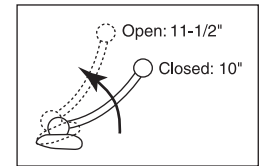

**Kitchen and Bar Specifications**

Single Lever Kitchen

Part # 1.3965020

Single Lever Kitchen  
with side spray

Part # 1.3695022

Single Lever Kitchen  
with pullout spray

Part # 1.3795023

**Kitchen and Bar Specifications**

**350 Y-Body Bar Faucet with Swivel Spout and Extended Spout**

NOTE: Allow 1-1/4" diameter hole for installation

**350 Drinking Faucet for Kitchen or Bar**

NOTE: Allow 1-1/4" diameter hole for installation