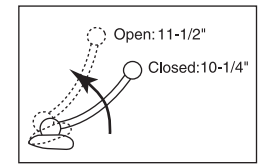

**Kitchen and Bar Specifications**

Single Lever Kitchen

Part # 1.3965020

Single Lever Kitchen  
with side spray

Part # 1.3695022

Single Lever Kitchen  
with pullout spray

Part # 1.3795023

**Kitchen and Bar Specifications**

**350 Y-Body Bar Faucet with Swivel Spout and Extended Spout**

NOTE: Allow 1-1/4" diameter hole for installation

**350 Drinking Faucet for Kitchen or Bar**

NOTE: Allow 1-1/4" diameter hole for installation