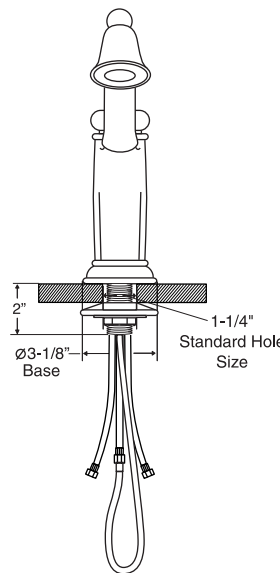

Single Lever Kitchen
with pullout spray