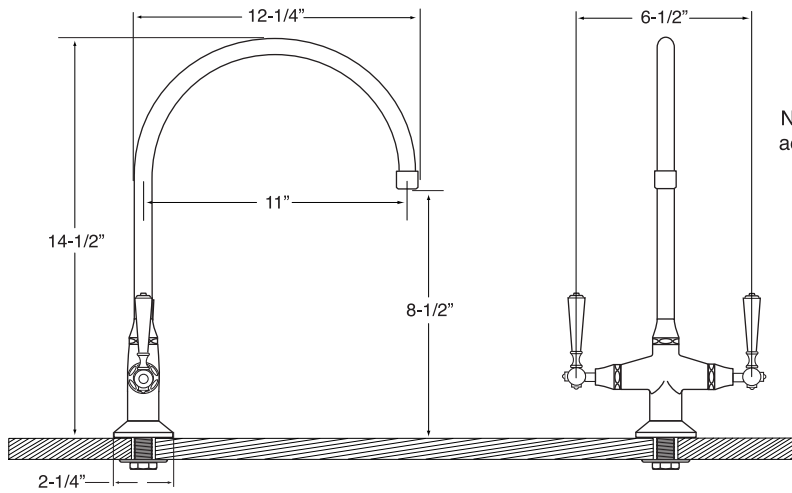

**350 Y-Body Bar Faucet with Swivel Spout and Extended Spout**

NOTE: Allow 1-1/4" diameter hole for installation

**350 Drinking Faucet for Kitchen or Bar**

NOTE: Allow 1-1/4" diameter hole for installation

**Wall Mount Bridge Faucet**

**Kitchen and Bar  
Specifications**

**350 Widespread Kitchen with Swivel Spout**

**Widespread Bar Faucet with Swivel Spout**

**1400 Single Hole Y-Body Bar Faucet**

**Kitchen and Bar  
Specifications**

Single Hole T-Body Bar Faucet  
with Extended Swivel Spout

Note: Measurement varies according to handle choice

Part # 1.03\_\_11

Note: Allow 1-1/4" diameter holes for installation

Single Hole T-Body Bar Faucet  
with Swivel Spout

Part # 1.02\_\_11

Note: Allow 1-1/4" diameter holes for installation

Centerset Bar Faucet

Note: Measurement varies according to handle choice

Part # 1.01\_\_09

Note: Allow 1-1/4" diameter holes for installation