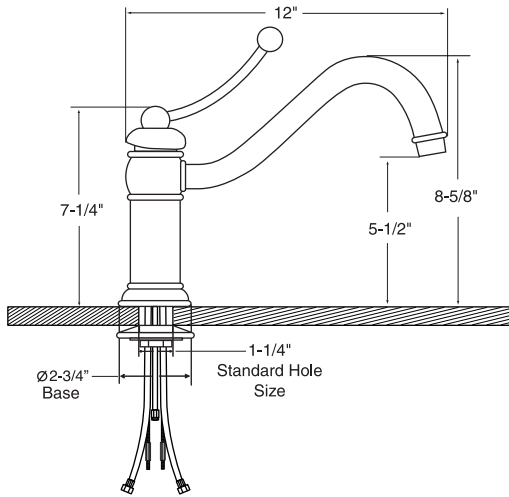

Kitchen and Bar Specifications

Single Lever Kitchen