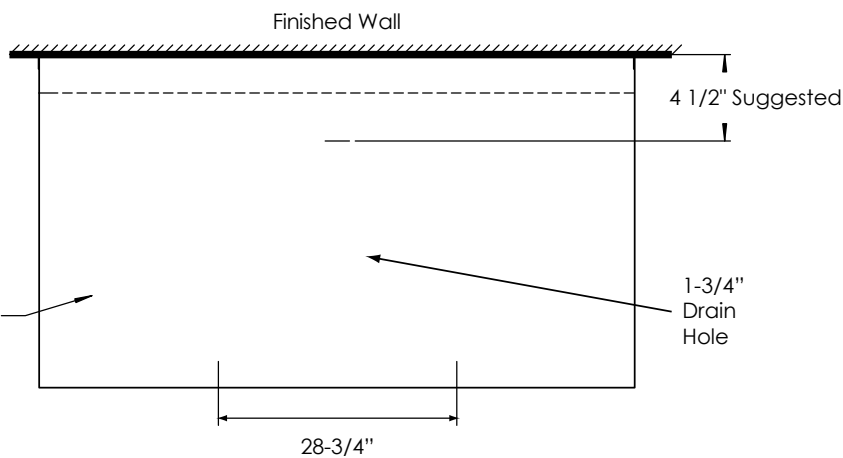

SPECIFICATION SHEET

Product Description

RS-016

- Black granite
- Polished finish
- For Above Counter Use

Roughing-in Dimensions

FRONT VIEW

TOP VIEW

SIDE VIEW