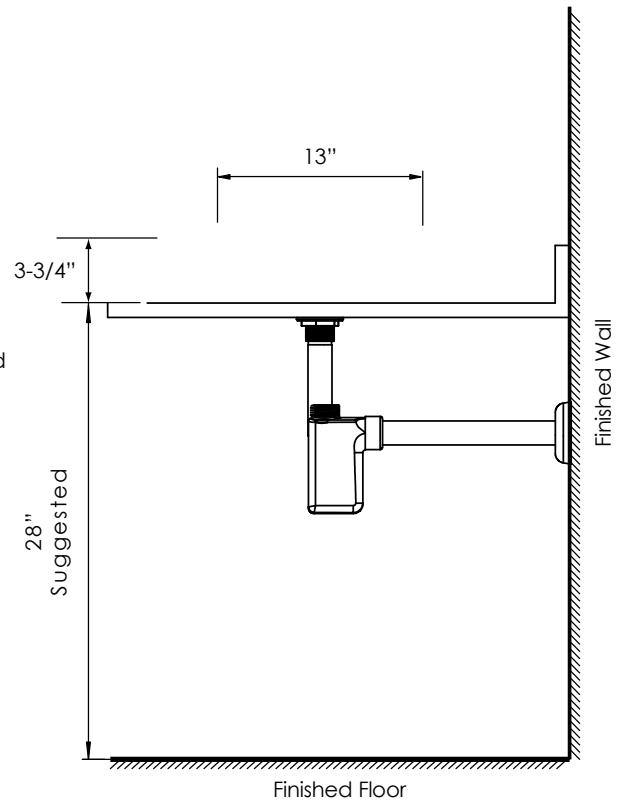

SPECIFICATION SHEET

Product Description

RS-016

- Black granite
- Polished finish
- For Above Counter Use

Roughing-in Dimensions

FRONT VIEW

TOP VIEW

SIDE VIEW