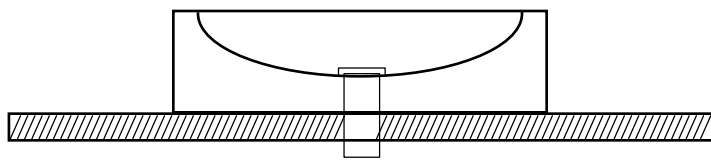

SPECIFICATION SHEET

Product Description

RS-016

- Black granite
- Polished finish
- For Above Counter Use

Roughing-in Dimensions

FRONT VIEW

TOP VIEW

SIDE VIEW