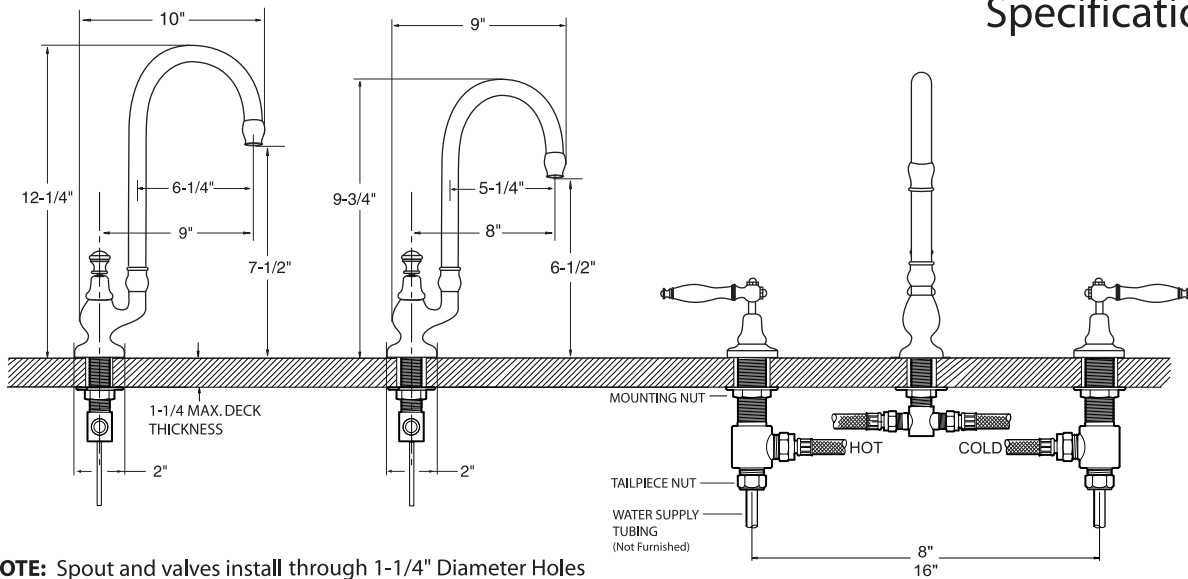

Widespread Lavatory Set

NOTE: Spout and valves install through 1-1/4" Diameter Holes

Bridge Lav Sets

Handles