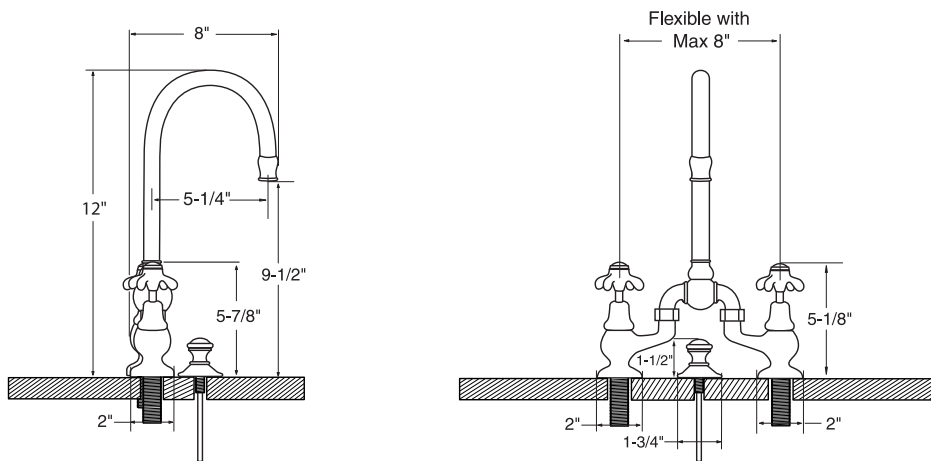

Widespread Lavatory Set

NOTE: Spout and valves install through 1-1/4" Diameter Holes

Bridge Lav Sets

Handles