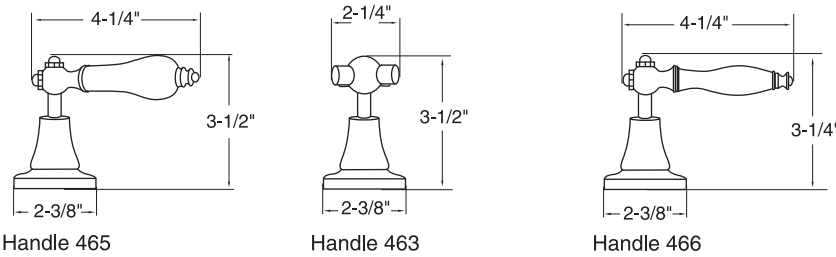

Widespread Lavatory Set

Handles

Roman and Wall Spouts